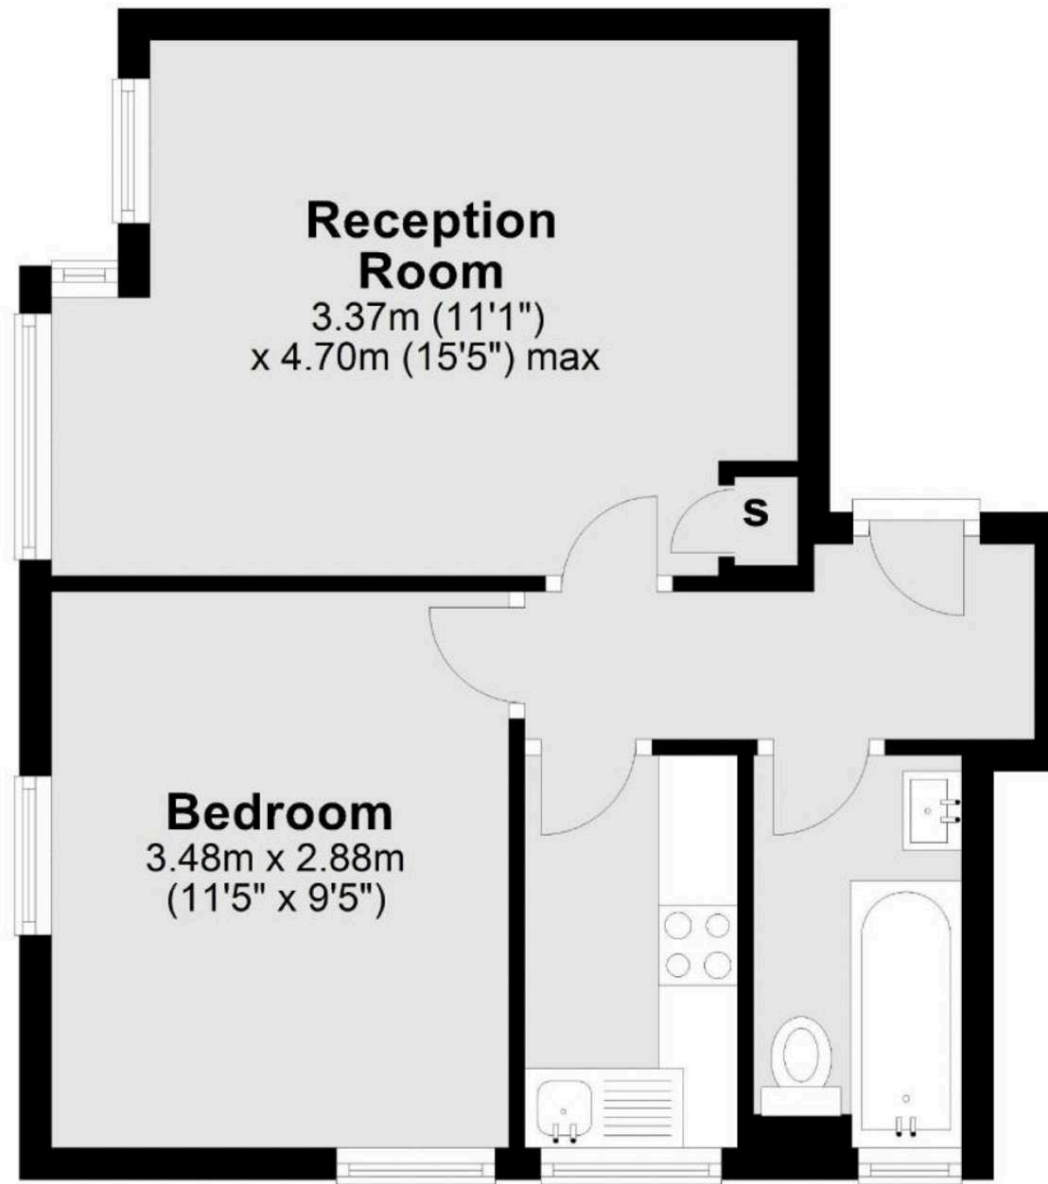

Flat 56, Langford Court, 22 Abbey Road

London

£2,400 pcm

Third Floor

total area: approx. 36.2 sq. metres (389.4 sq. feet)

Legacy Property Consultants

Legacy Property Consultants, Barkat House 116-118 Finchley Road - NW3 5HT