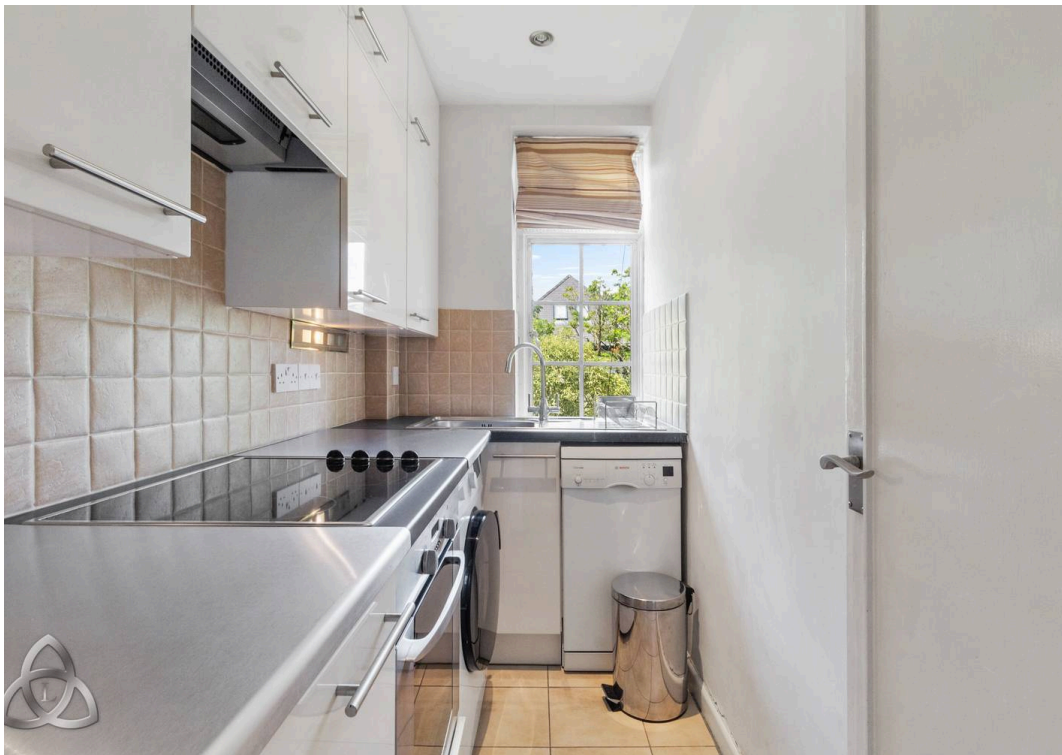

Flat 56, Langford Court, 22 Abbey Road

London

£2,400 pcm

Third Floor

total area: approx. 36.2 sq. metres (389.4 sq. feet)

Legacy Property Consultants

Legacy Property Consultants, Barkat House 116-118 Finchley Road - NW3 5HT