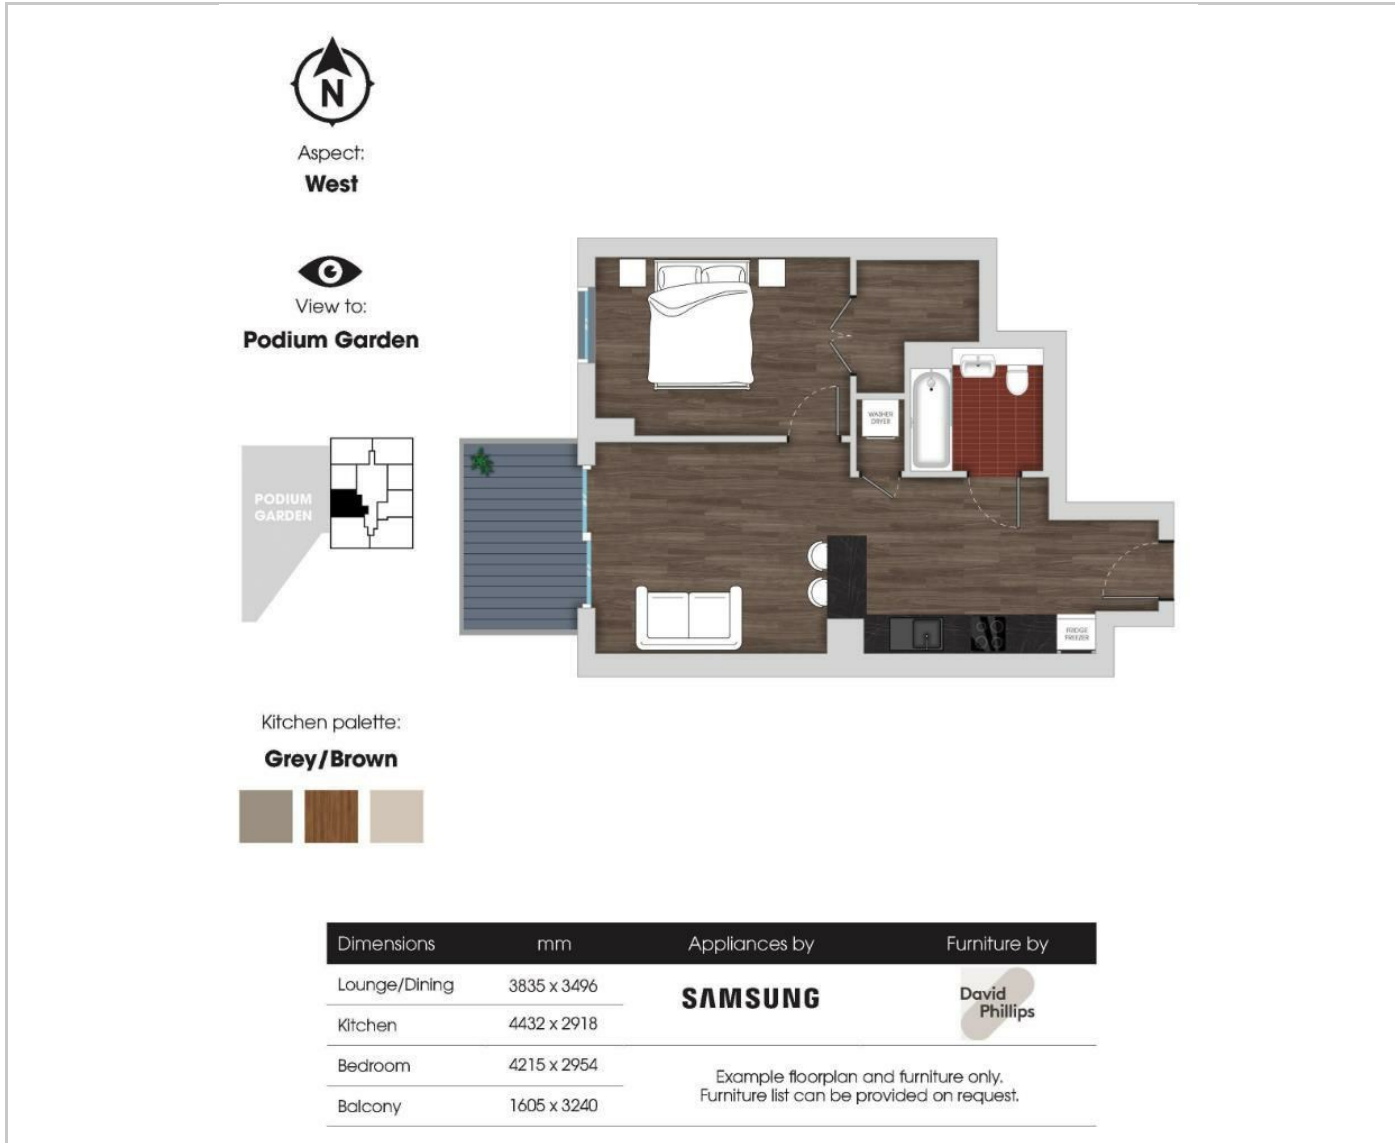

Set within Luna, Wembley Park's standout address, this premium apartment has been expertly upgraded by our in-house design team. The interiors are ultra-modern, combining deep, cool tones, rich textures, and subtle geometric patterns to create a sophisticated, moody aesthetic that feels both bold and refined.

## Floor Plans