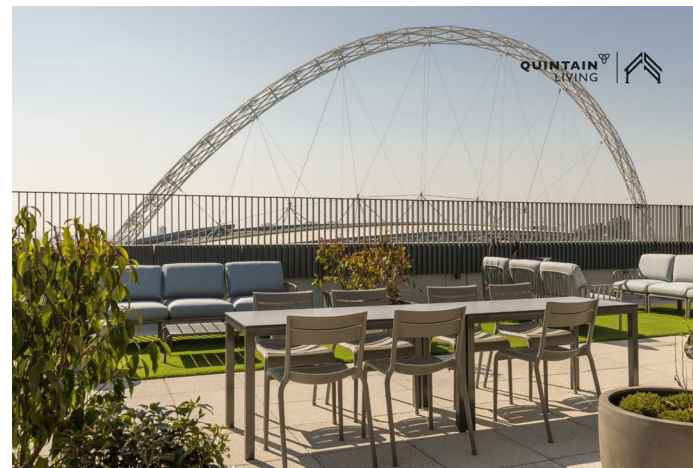

Furnished
Council Tax Band: C
Available: