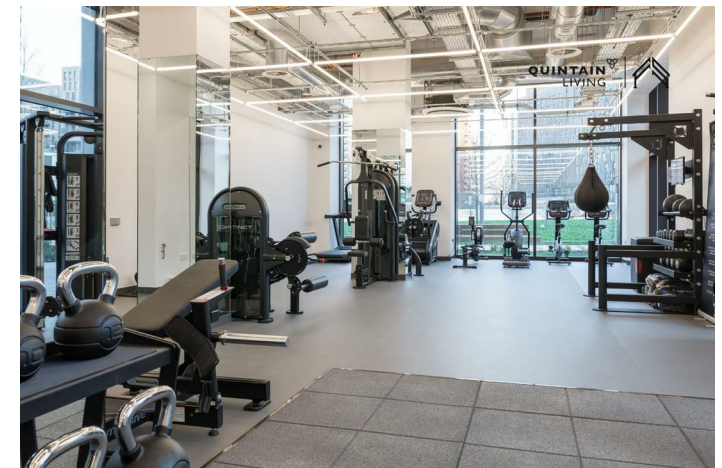

Furnished
Council Tax Band: C
Available: