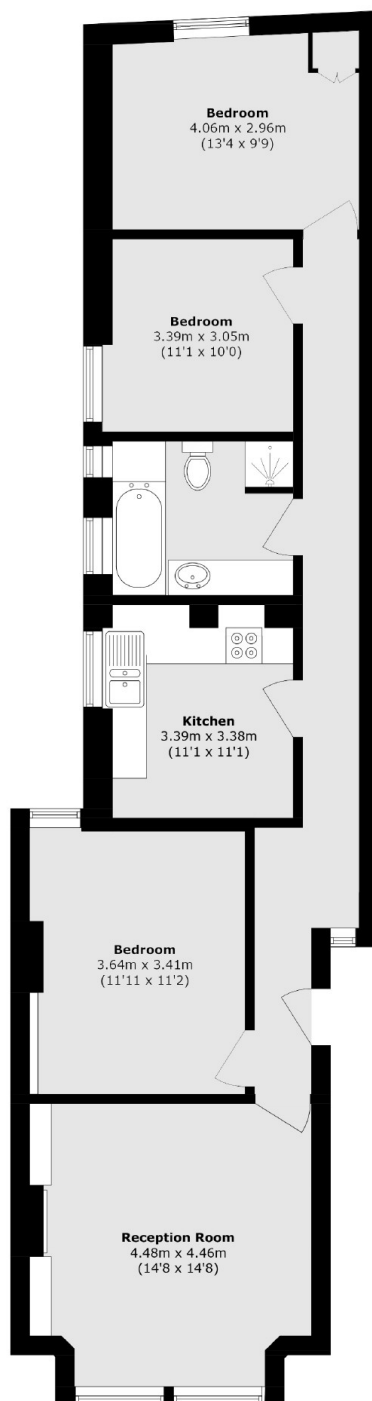

Rostrevor Road, SW6

£692 Per week

A well-presented and spacious three double bedroom first floor lateral apartment forming part of an elegant redbrick mansion building located in the Parsons Green area of Fulham.

Rostrevor Road, London, SW6

Total area (approx.): 90.4 sq. m (975.2 sq. ft)