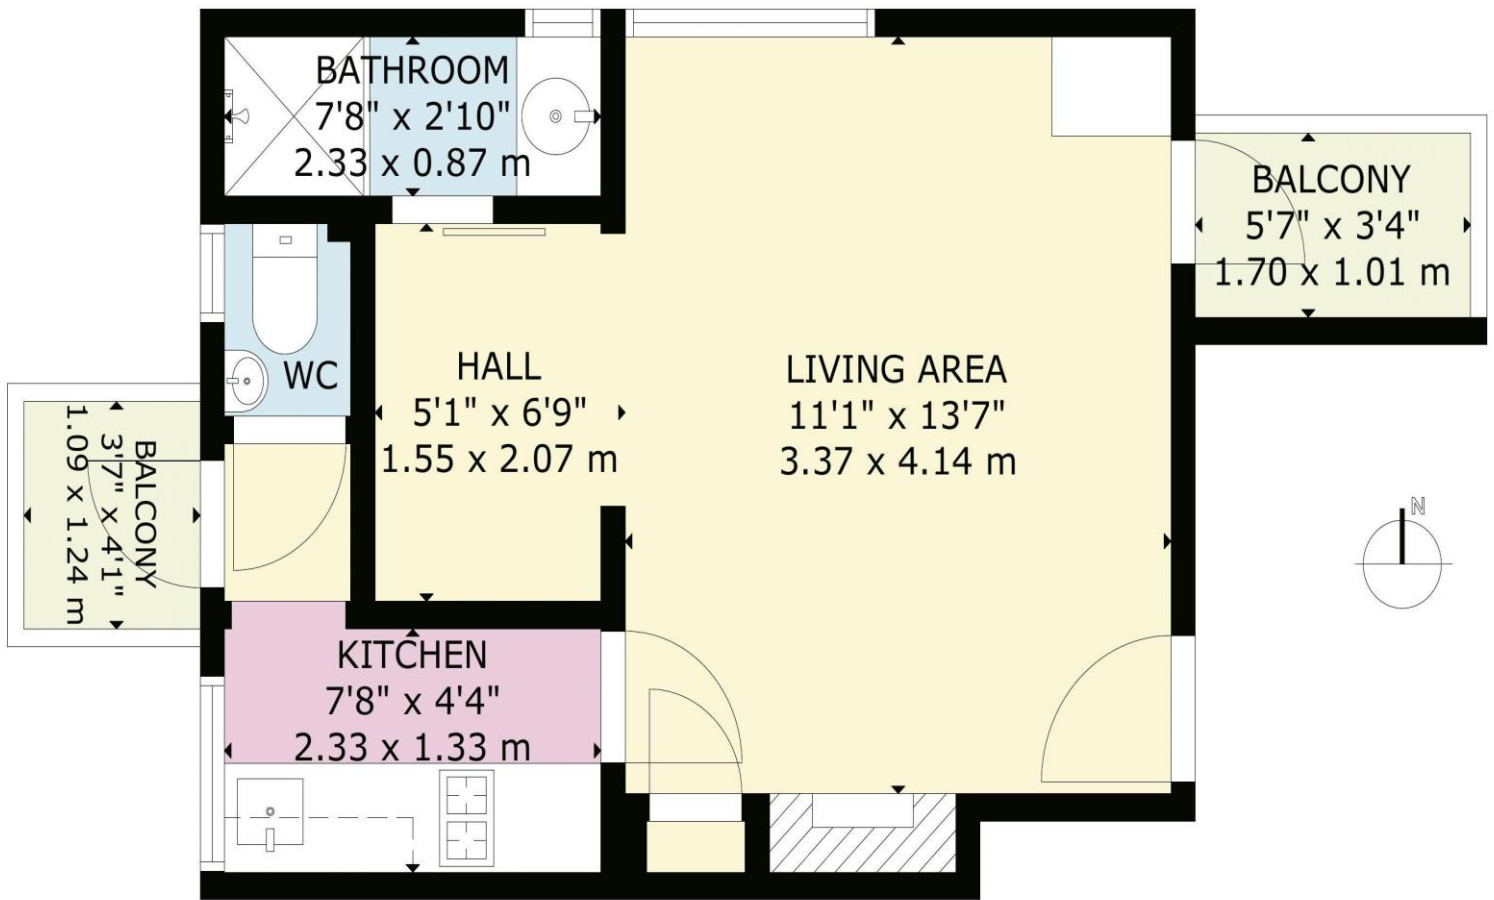

A delightful first-floor studio flat set within a small, characterful Grade II Listed block built in 1916 and designed by renowned architect John Soutar. This lovely building is tucked away in a quiet and picturesque turning just off Erskine Hill, yet only a short walk from the shops, cafés, and excellent transport links of Temple Fortune. In very good decorative condition, the property features two separate balconies, offering lovely outlooks and plenty of natural light. Residents also benefit from well-maintained communal gardens, adding to the charm and tranquillity of the setting. The flat is offered for sale chain free.

Lounge/bedroom | Kitchen | Shower room | 2 private balconies | Communal gardens | EPC=D

GROSS INTERNAL AREA  
 TOTAL: 26 m<sup>2</sup>/282 sq.ft  
 FIRST FLOOR: 26 m<sup>2</sup>/282 sq.ft  
 EXCLUDED AREAS: BALCONY: 3 m<sup>2</sup>/33 sq.ft  
 SIZE AND DIMENSIONS ARE APPROXIMATE, ACTUAL MAY VARY