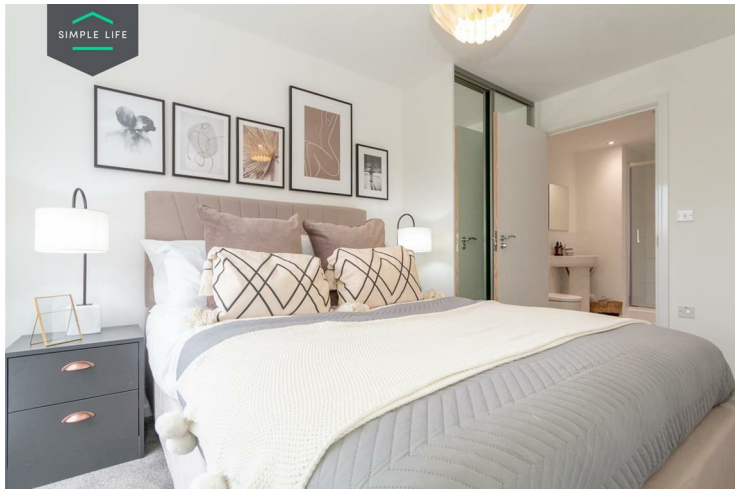

The Crabtree is a beautiful one bed apartment named after William Crabtree, the 17th century astronomer born and bred in Salford. As you walk in the front door, you are met with a large kitchen/ diner fully fitted with appliances as well as handy store cupboard for extra space. This area leads you into the living room towards the back of the apartment. Featuring French windows that open onto your balcony, this is the perfect haven for lazy afternoons and sunsets.

Ground floor apartments will include a Juliet balcony for extra security, whilst the upper floors benefit from larger outdoor spaces. Off the living room, you will find your bedroom with access to a stylish shower room.

With 298 apartments spread across six blocks either side of the newly renovated Church of Ascension, we have a range of 1, 2 and 3 bedroom properties available including those designed specifically for living together.

Key Features

- Fitted wardrobes to master bedroom
- Washing/drying machine
- Limited parking spaces at additional cost
- Oven and hob
- Full length grey curtains in the living area
- Dishwasher/ fridge-freezer
- Light wash wood effect flooring
- Light grey carpets in bedrooms
- White blinds in bedrooms