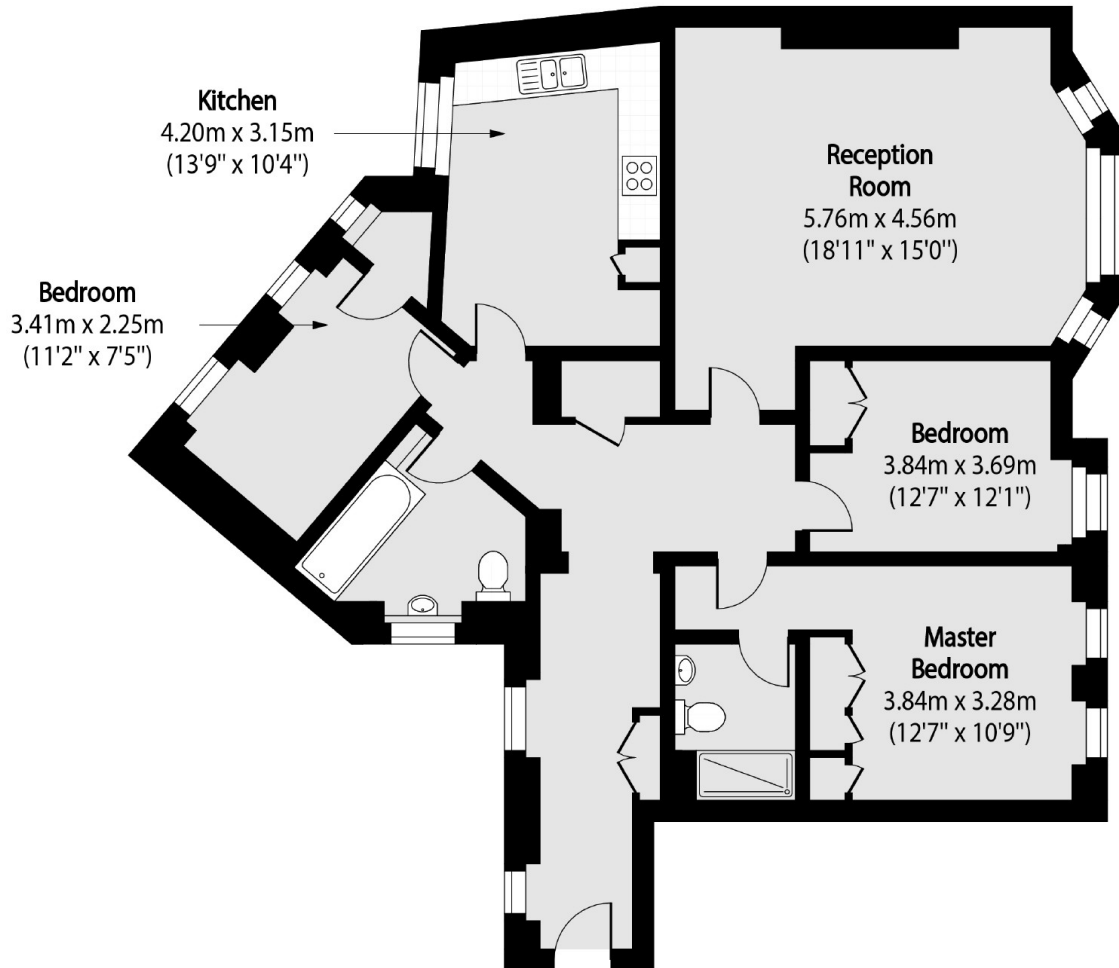

Edith Villas, W14

£3,650 Per calendar month

A beautifully presented three bedroom family home is based in this sought after mansion block. The property features a large and bright reception room, a modern eat in kitchen, three double bedrooms and two bathrooms.

Wellesley Mansions is located on the corner of Edith Villas and North End Road, your closest tubes are West Kensington and Barons Court, along with Kensington Olympia station.

Features

- Three Double Bedrooms
- Two Bathrooms
- No HMO License
- High Ceilings
- Separate Reception
- Mansion Block

Edith Villas,
London, W14

Total area (approx): 108.16 sq m (1164 sq. ft)