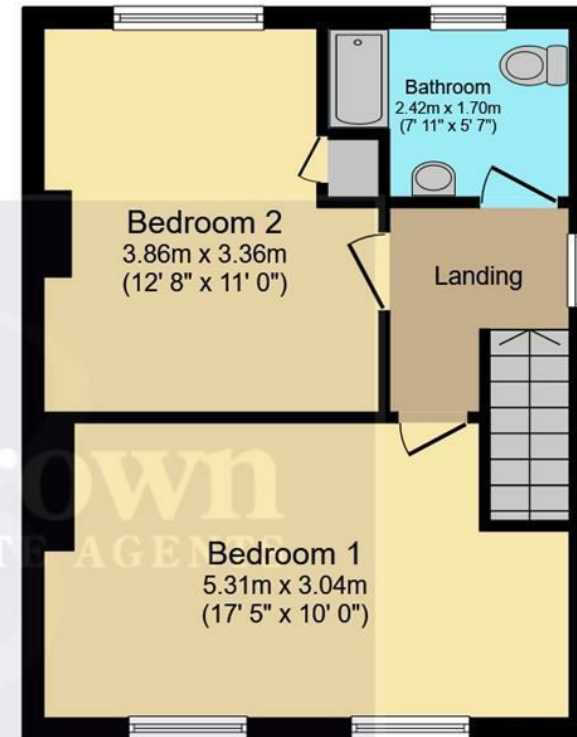

Ground Floor

Floor area 59.9 sq.m. (645 sq.ft.)

First Floor

Floor area 36.6 sq.m. (394 sq.ft.)

Total floor area: 96.5 sq.m. (1,039 sq.ft.)

This floor plan is for illustrative purposes only. It is not drawn to scale. Any measurements, floor areas (including any total floor area), openings and orientations are approximate. No details are guaranteed, they cannot be relied upon for any purpose and do not form any part of any agreement. No liability is taken for any error, omission or misstatement. A party must rely upon its own inspection(s). Powered by www.Propertybox.io