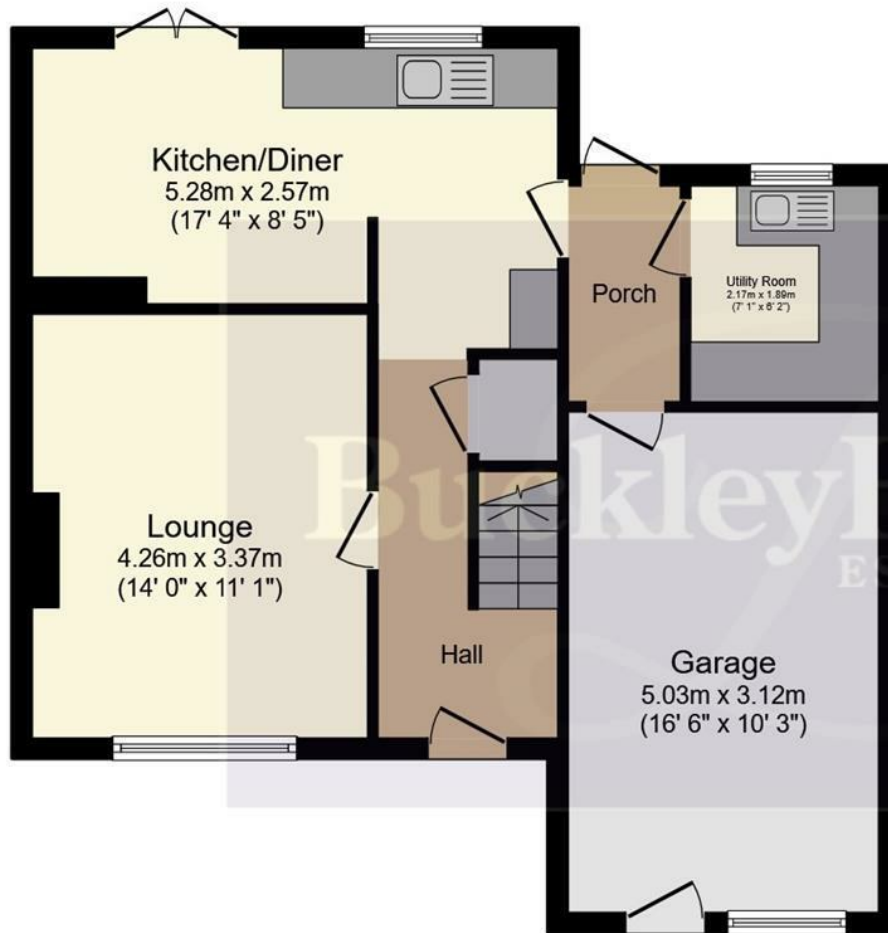

Ground Floor

Floor area 59.9 sq.m. (645 sq.ft.)

First Floor

Floor area 36.6 sq.m. (394 sq.ft.)

Total floor area: 96.5 sq.m. (1,039 sq.ft.)

This floor plan is for illustrative purposes only. It is not drawn to scale. Any measurements, floor areas (including any total floor area), openings and orientations are approximate. No details are guaranteed, they cannot be relied upon for any purpose and do not form any part of any agreement. No liability is taken for any error, omission or misstatement. A party must rely upon its own inspection(s). Powered by www.Propertybox.io