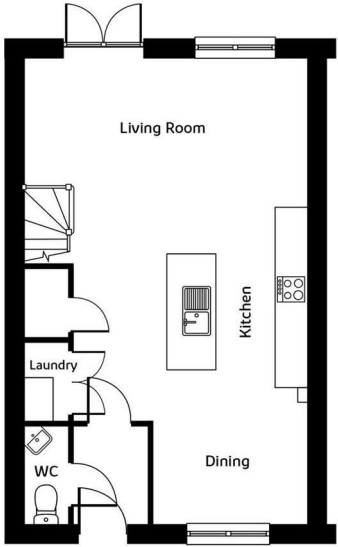

Bridges Close, Scartho Top, Grimsby

£1,275 PCM

Ascend
Built on higher standards

Unit F22 Photon House, Percy Street, Leeds, LS12 1EG
 Tel: 0113 487 5850
 Email: leeds@ascendproperties.com
 www.ascendproperties.com