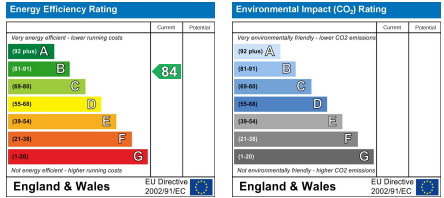

Bridges Close, Scartho Top, Grimsby

£1,275 PCM

Ascend
Built on higher standards

Unit F22 Photon House, Percy Street, Leeds, LS12 1EG
 Tel: 0113 487 5850
 Email: leeds@ascendproperties.com
 www.ascendproperties.com