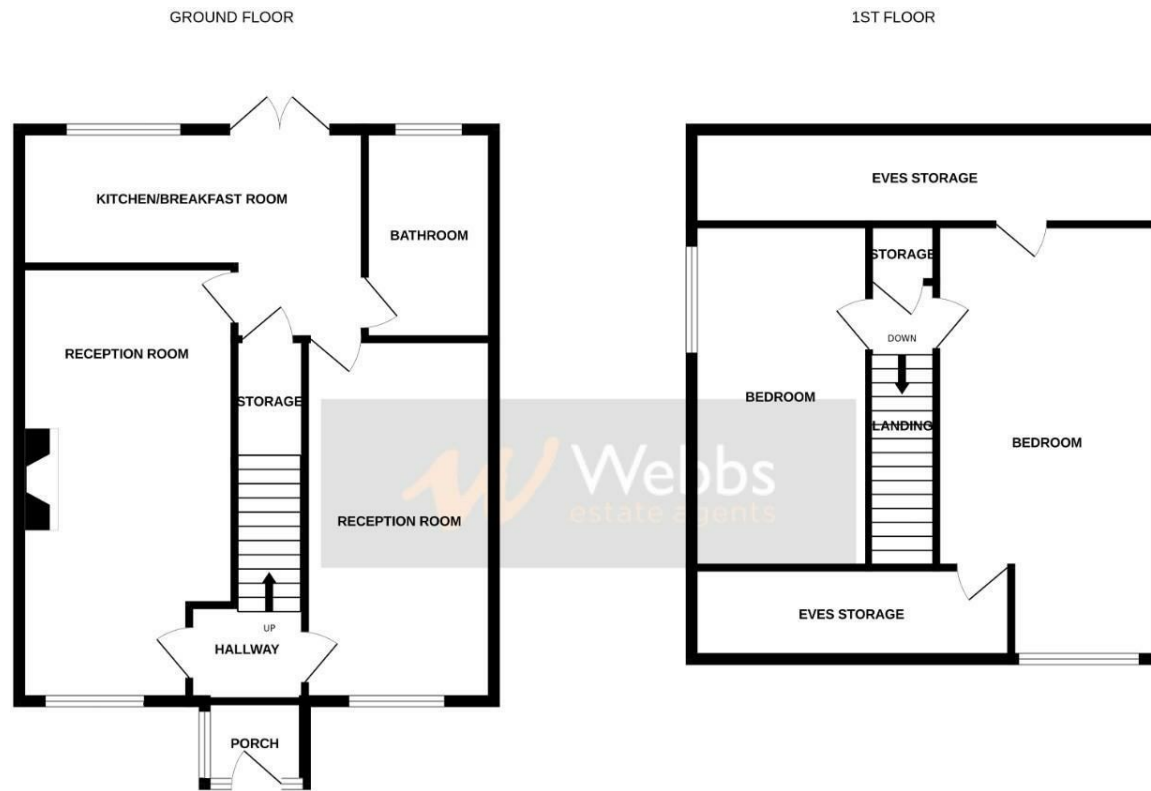

Webbs Estate Agents - endeavour to maintain accurate depictions of properties in Virtual Tours, Floor Plans and descriptions, however, these are intended only as a guide and purchasers must satisfy themselves by personal inspection.