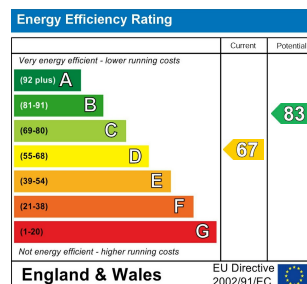

6 Bed
House - Detached
located in

£3,380

DIRECTIONS

CONTACT

62 Church Road
Hove
East Sussex
BN3 2FP

E: lettings@taylormichael.agency
T:
<https://taylormichael.agency/>

TAYLOR
MICHAEL
STUDENTS