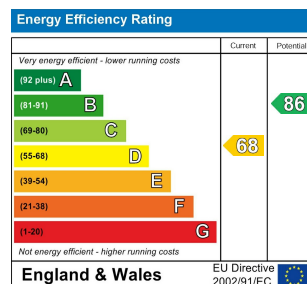

DIRECTIONS

CONTACT

62 Church Road
Hove
East Sussex
BN3 2FP

E: lettings@taylormichael.agency
T:
<https://taylormichael.agency/>

TAYLOR
MICHAEL
STUDENTS