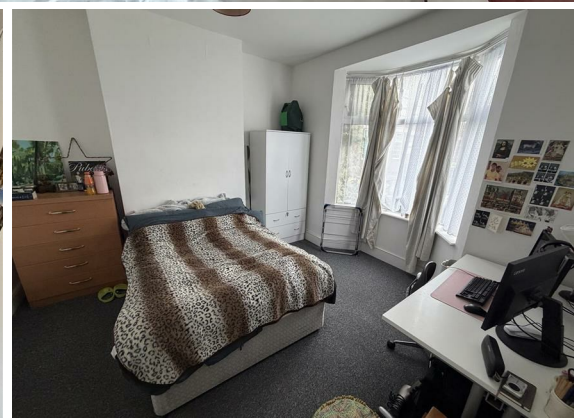

**5 Bed
House - Terraced
located in Brighton**

£3,250 PCM

DIRECTIONS

CONTACT

Kendrick Property Services - Brighton
10-12 Lewes Road
Brighton
East Sussex
BN2 3HP

E:
lettings@kendrickpropertyservices.co.uk
T: 01273 699600
www.kendrickpropertyservices.co.uk