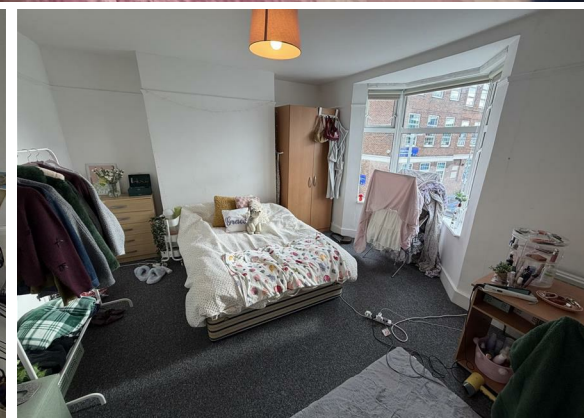

**5 Bed
House - Terraced
located in Brighton**

£3,250 PCM

DIRECTIONS

CONTACT

Kendrick Property Services - Brighton
10-12 Lewes Road
Brighton
East Sussex
BN2 3HP

E:
lettings@kendrickpropertyservices.co.uk
T: 01273 699600
www.kendrickpropertyservices.co.uk