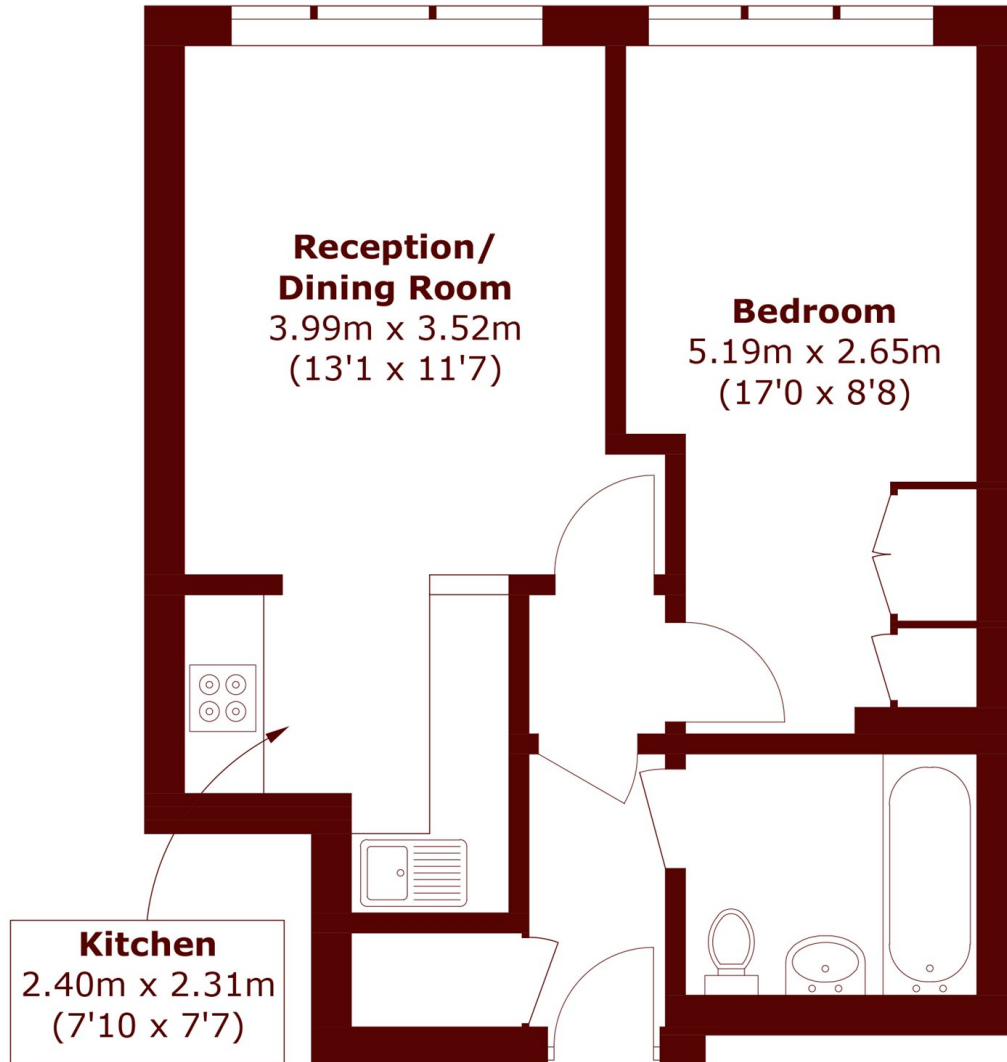

Sheldon Square, W2

£425,000

- One bedroom apartment
- Well presented
- Lift access
- Paddington Basin
- Close to amenities
- Chain free

Total area (approx.): 41.6 sq. m (447.8 sq. ft)

Marsh & Parsons Little Venice