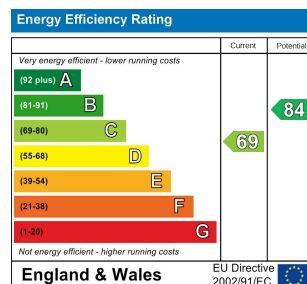

DIRECTIONS

CONTACT

62 Church Road
Hove
East Sussex
BN3 2FP

E: lettings@taylormichael.agency
T:
<https://taylormichael.agency/>

TAYLOR
MICHAEL
STUDENTS