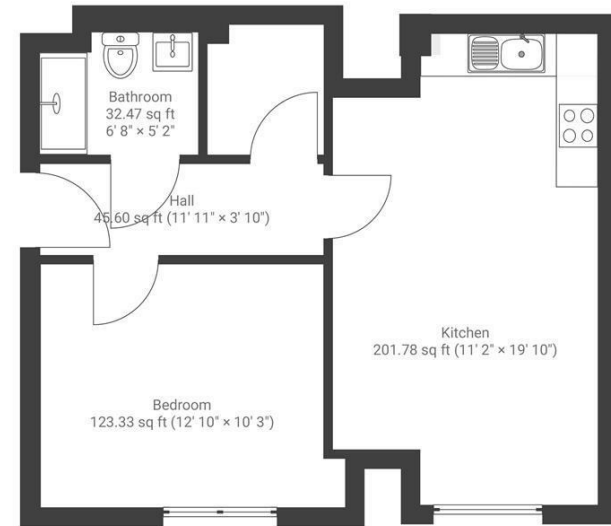

Boardwalk

College Road

ASHLEY DOWN, BRISTOL

Loft House

ASHLEY DOWN

APPROXIMATE FLOOR AREA
39.8 SQM / 428.90 SQFT

GROUND FLOOR

Boardwalk

College Road

ASHLEY DOWN, BRISTOL

£220,000

1 Bedrooms

BS7 9FG

1 Bathrooms

"We have really loved our time in Flat 10. We've enjoyed having friends over for dinner, and the open plan kitchen space makes this really sociable. The neighbours are so friendly and happy to help through a WhatsApp group. We love the area and hope to find our next home nearby. We enjoy Gloucester Road and often head out for coffee at FED or drinks at Sydney & Eden or The Lazy Dog. We also love walks through St Andrews Park which feels very alive in the summer."