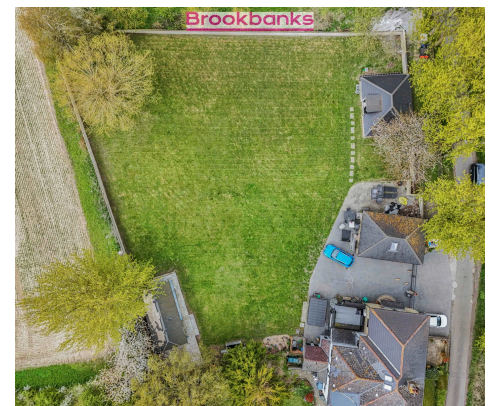

## Baldwins Cottages, Eynsford, Dartford, DA4

**£875,000**

Brookbanks are proud to present this rare opportunity to own a stunning four-bedroom countryside cottage, nestled down a private lane in the beautiful village of Eynsford. Surrounded by open fields, this spacious home offers two family bathrooms, a utility room, a large balcony, and sits on a generous plot with a double garage and additional garden storage.

Eynsford offers a charming rural lifestyle with local pubs, historic sites, and countryside walks, while still being just 7 minutes from Swanley Station, providing direct trains to London Victoria in around 30 minutes. Nearby Crockenhill village adds to the appeal with its strong community feel, local amenities, and village school.

Set behind private gates, this unique home blends peace, space, and accessibility—perfect for families or those seeking a country escape with city connections.

**Bedrooms: 4 | Bathrooms: 2 | Receptions: 2**