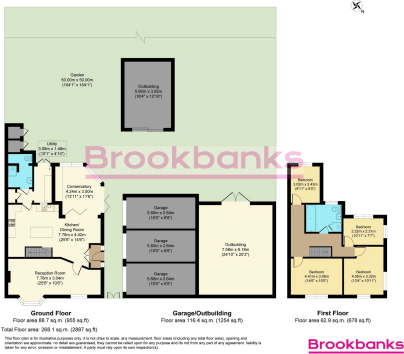

## Baldwins Cottages, Eynsford, Dartford, DA4

**£875,000**

Brookbanks are proud to present this rare opportunity to own a stunning four-bedroom countryside cottage, nestled down a private lane in the beautiful village of Eynsford. Surrounded by open fields, this spacious home offers two family bathrooms, a utility room, a large balcony, and sits on a generous plot with a double garage and additional garden storage.