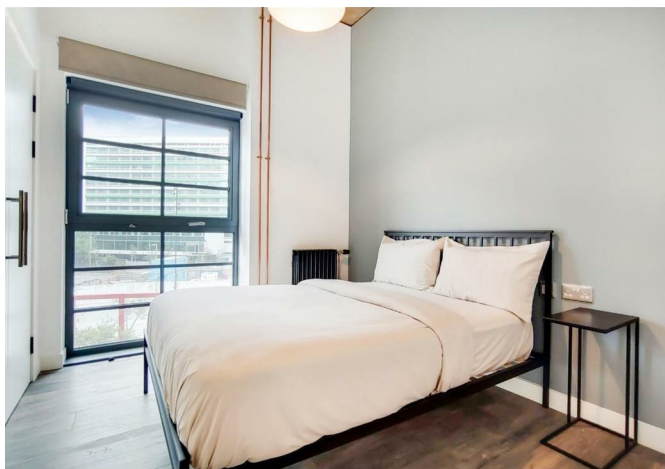

5324234 Ferrum, South Way, Wembley, HA9 0HZ
£3,480 Per month

5324234 Ferrum, South Way, Wembley, HA9 0HZ

£3,480 Per month

Limited-Time Offer - up to 16% off. Boldly distinctive and unlike anything else in London - welcome to Ferrum. Inspired by New York's iconic warehouse lofts, Ferrum blends industrial charm with contemporary design. Exposed brickwork and copper pipework meet smooth wooden worktops, rich leather furnishings, vibrant accents, and high-spec Samsung appliances. Every detail has been carefully curated by our expert design team to deliver a one-of-a-kind living experience. South-facing apartments offer expansive views stretching from the City to Richmond and Surrey beyond.