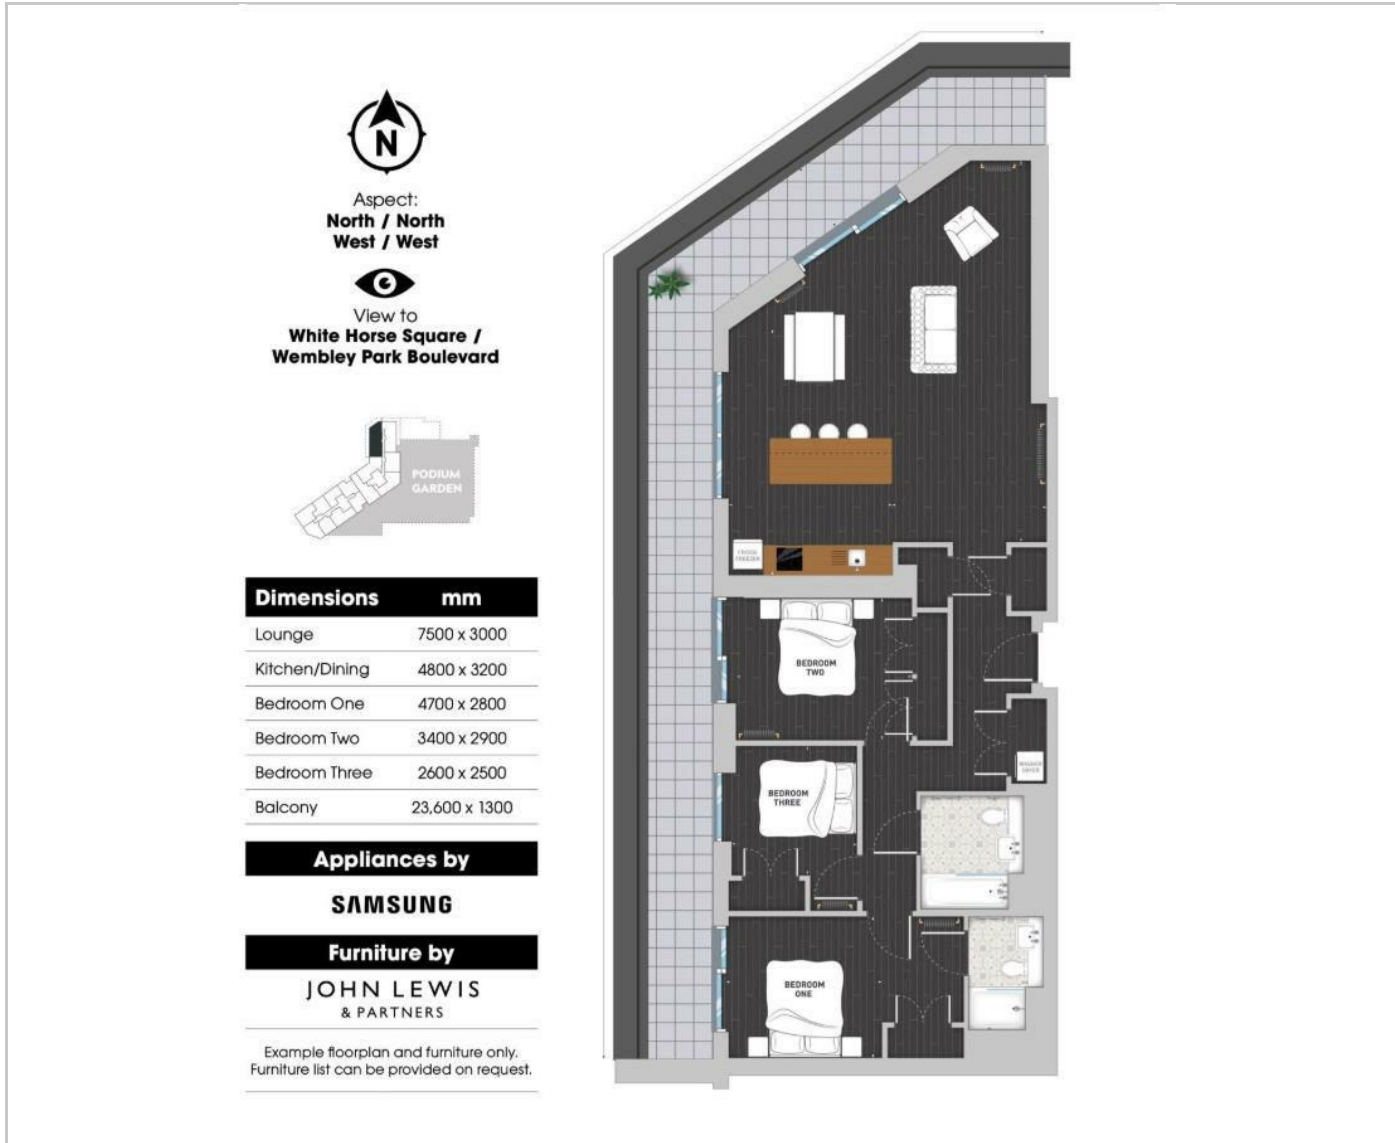

5324234 Ferrum, South Way, Wembley, HA9 0HZ
£3,480 Per month

5324234 Ferrum, South Way, Wembley, HA9 0HZ

£3,480 Per month

Limited-Time Offer - up to 16% off. Boldly distinctive and unlike anything else in London - welcome to Ferrum. Inspired by New York's iconic warehouse lofts, Ferrum blends industrial charm with contemporary design. Exposed brickwork and copper pipework meet smooth wooden worktops, rich leather furnishings, vibrant accents, and high-spec Samsung appliances. Every detail has been carefully curated by our expert design team to deliver a one-of-a-kind living experience. South-facing apartments offer expansive views stretching from the City to Richmond and Surrey beyond.

Description

Situation

Furnished
Council Tax Band: C
Available:

Floor Plans

Area Map

Energy Performance Graph

These particulars, whilst believed to be accurate are set out as a general outline only for guidance and do not constitute any part of an offer or contract. Intending purchasers should not rely on them as statements of representation of fact, but must satisfy themselves by inspection or otherwise as to their accuracy. No person in this firm's employment has the authority to make or give any representation or warranty in respect of the property.