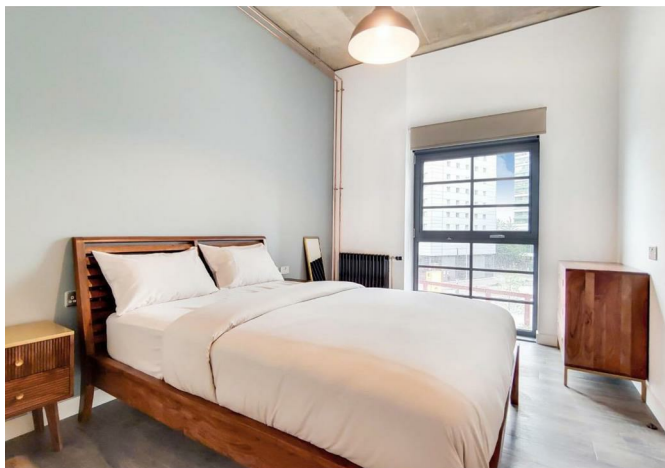

5324234 Ferrum, South Way, Wembley, HA9 0HZ
£3,480 Per month

5324234 Ferrum, South Way, Wembley, HA9 0HZ

£3,480 Per month

Limited-Time Offer - up to 16% off. Boldly distinctive and unlike anything else in London - welcome to Ferrum. Inspired by New York's iconic warehouse lofts, Ferrum blends industrial charm with contemporary design. Exposed brickwork and copper pipework meet smooth wooden worktops, rich leather furnishings, vibrant accents, and high-spec Samsung appliances. Every detail has been carefully curated by our expert design team to deliver a one-of-a-kind living experience. South-facing apartments offer expansive views stretching from the City to Richmond and Surrey beyond.