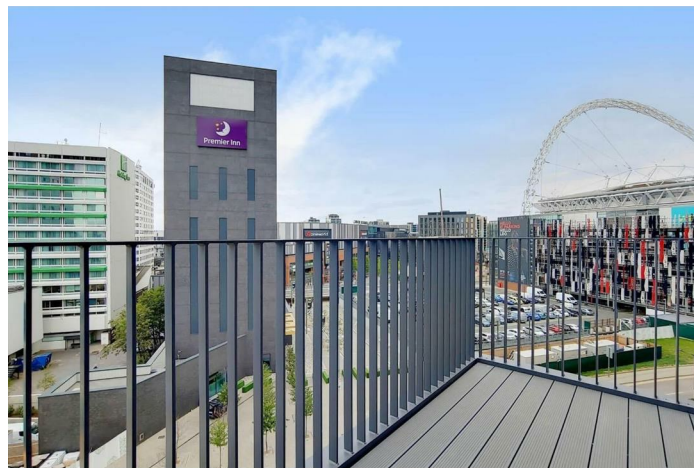

Furnished
Council Tax Band: C
Available: