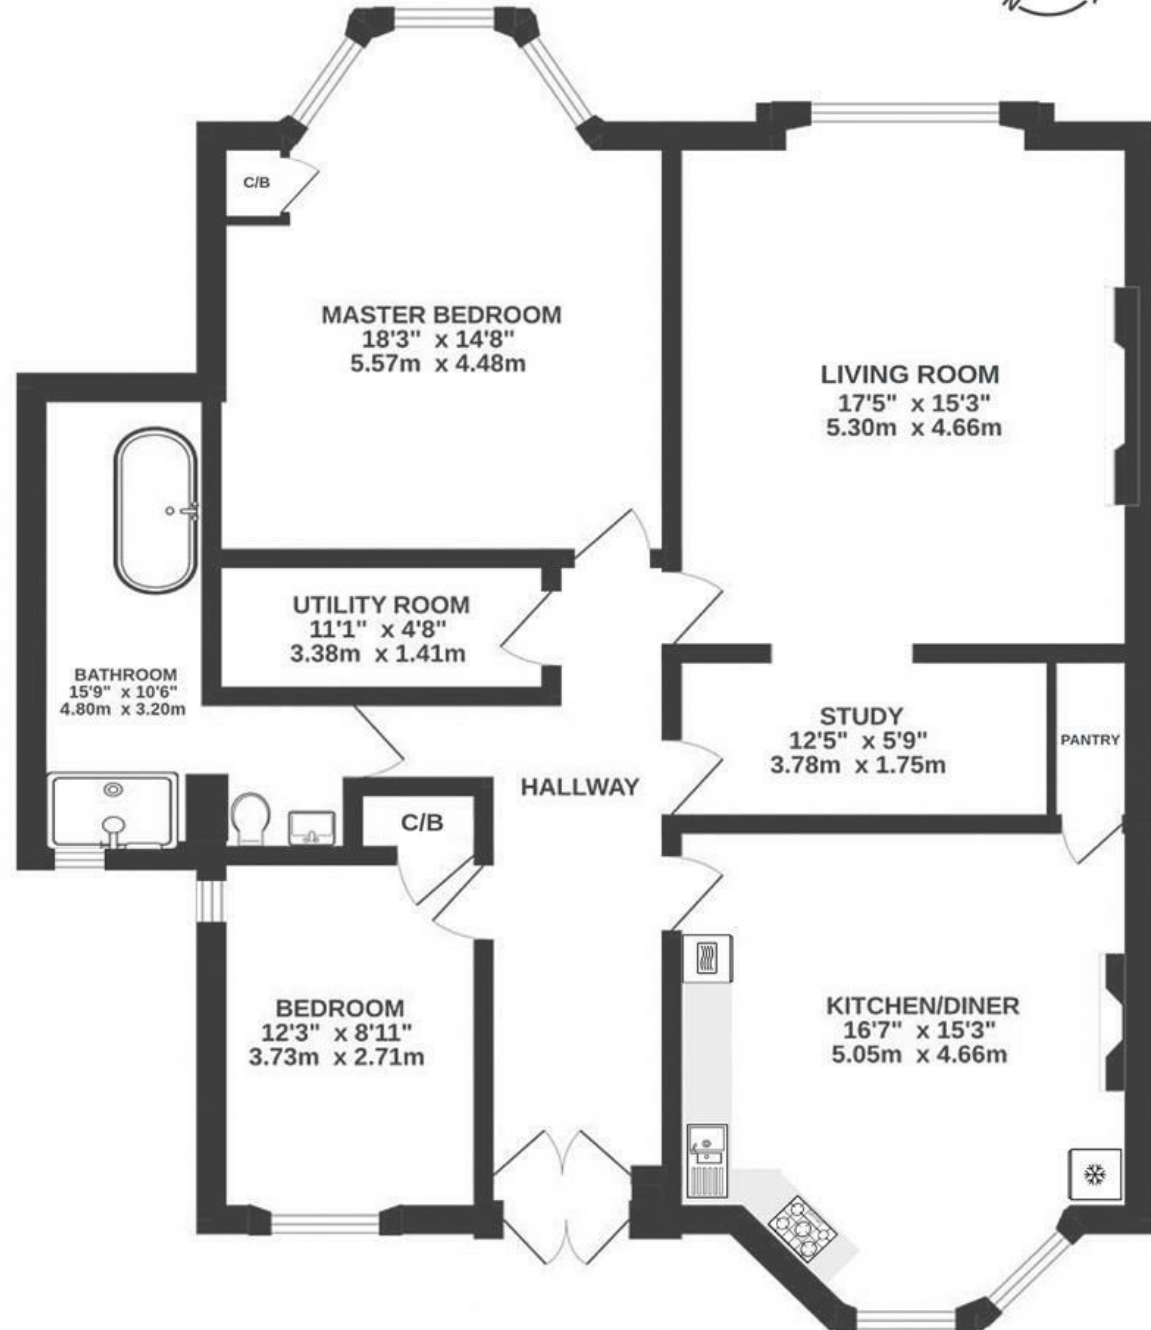

27 Apsley Road
Bristol, Gloucestershire

Boardwalk

Apsley Road

CLIFTON

APPROXIMATE FLOOR AREA
124 SQM / 1335 SQFT

LOWER GROUND FLOOR
1335 sq.ft. (124.0 sq.m.) approx.

Illustrations are for reference purposes only, measurements are approximate, not to scale.