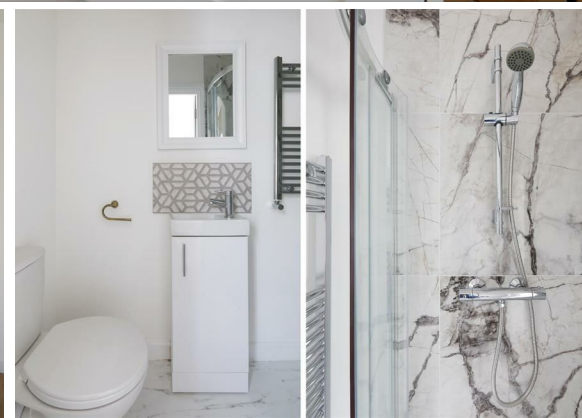

1 Bed
Room
located in

£875 Per month

TAYLOR
MICHAEL

DIRECTIONS

CONTACT

62 Church Road
Hove
East Sussex
BN3 2FP

E: lettings@taylormichael.agency
T: 01273 600100
<https://taylormichael.agency/>

TAYLOR
MICHAEL