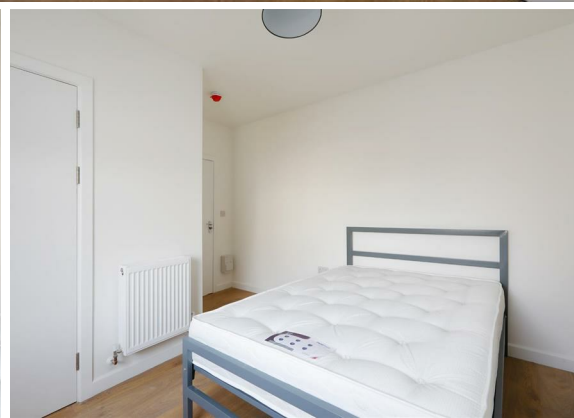

1 Bed
Room
located in

£875 Per month

TAYLOR
MICHAEL

DIRECTIONS

CONTACT

62 Church Road
Hove
East Sussex
BN3 2FP

E: lettings@taylormichael.agency
T: 01273 600100
<https://taylormichael.agency/>

TAYLOR
MICHAEL