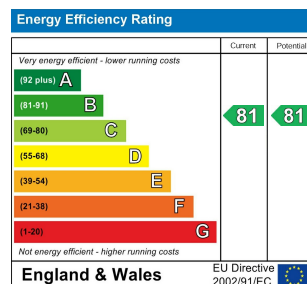

1 Bed
Room
located in

£875 Per month

TAYLOR
MICHAEL

DIRECTIONS

CONTACT

62 Church Road
Hove
East Sussex
BN3 2FP

E: lettings@taylormichael.agency
T: 01273 600100
<https://taylormichael.agency/>

TAYLOR
MICHAEL