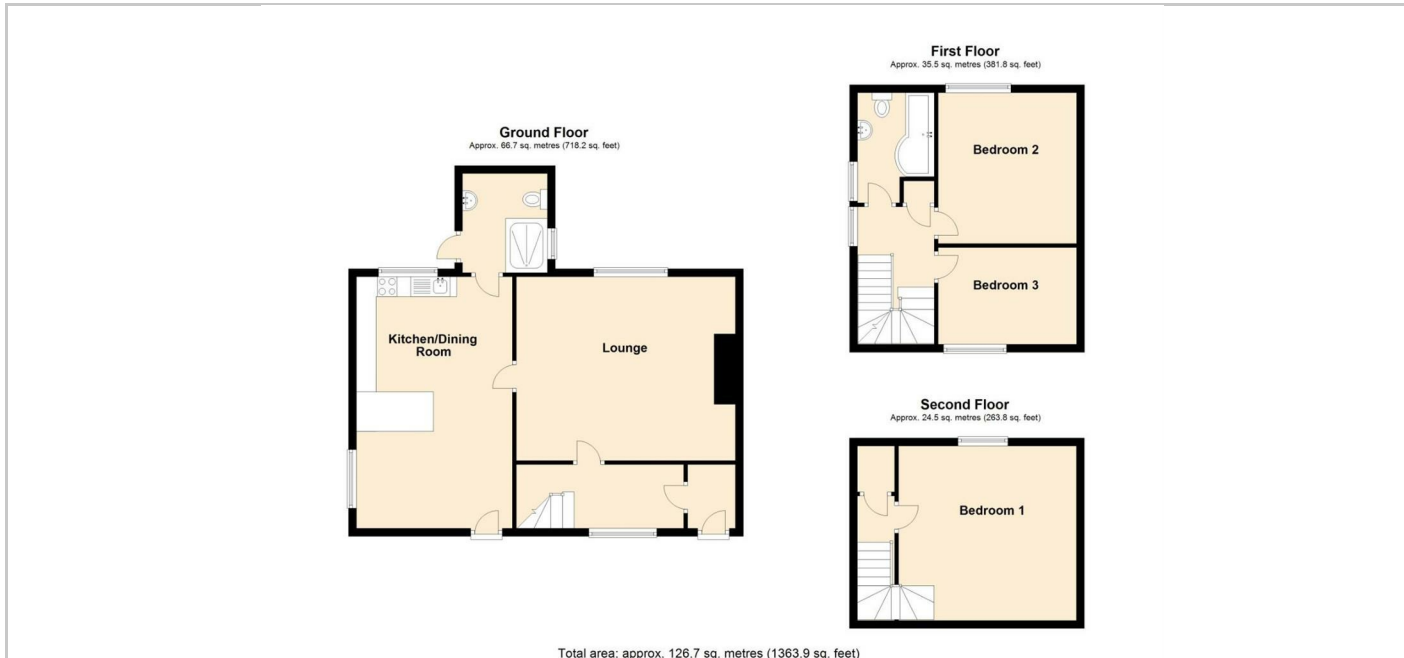

The ground floor accommodation comprises entrance hall, lounge with open fire, kitchen dining room and ground floor shower room with access door onto the rear garden. The first floor accommodation comprises bedrooms two and three which are both doubles, the family bathroom and storage cupboard and the second floor accommodation comprises bedroom one.

All room measurements are approx;
 Kitchen Dining Room: 3.95m x 6.37m
 Lounge: 4.43m x 5.56m
 Entrance Hall: 1.61m x 4.24m
 Bedroom One: 4.42m x 4.53m
 Bedroom Two: 3.75m x 3.50m
 Bedroom Three: 3.5m x 2.49m