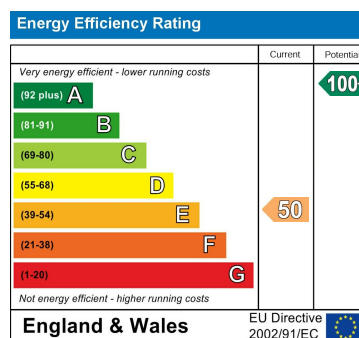

Howard Morley
& Sons

PER MONTH

£1,600 Per Month

Green Lane

Guildford, GU5 9EP

1	
1	
2	

Agents Note: Whilst every care has been taken to prepare these particulars, they are for guidance purposes only. All measurements are approximate and are for general guidance purposes only and whilst every care has been taken to ensure their accuracy, they should not be relied upon and potential buyers/tenants are advised to recheck the measurements