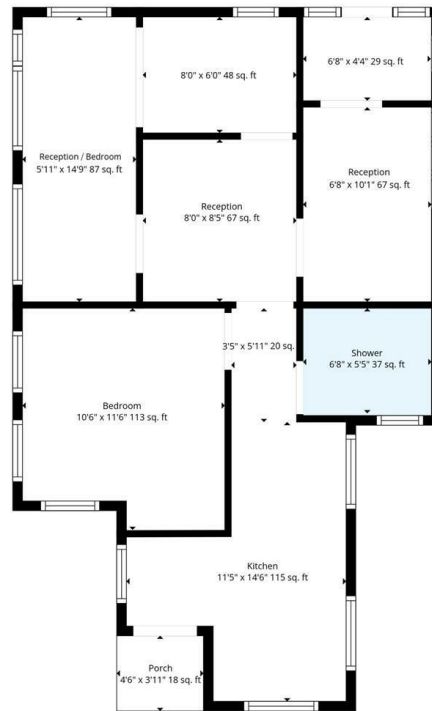

1	
1	
2	

Agents Note: Whilst every care has been taken to prepare these particulars, they are for guidance purposes only. All measurements are approximate and are for general guidance purposes only and whilst every care has been taken to ensure their accuracy, they should not be relied upon and potential buyers/tenants are advised to recheck the measurements

Howard Morley
& Sons

OFFICE ADDRESS
276 High Street
Guildford
Surrey
GU1 3JL

OFFICE DETAILS
01483 575 304
lettings@hmorley.co.uk
hmorley.co.uk