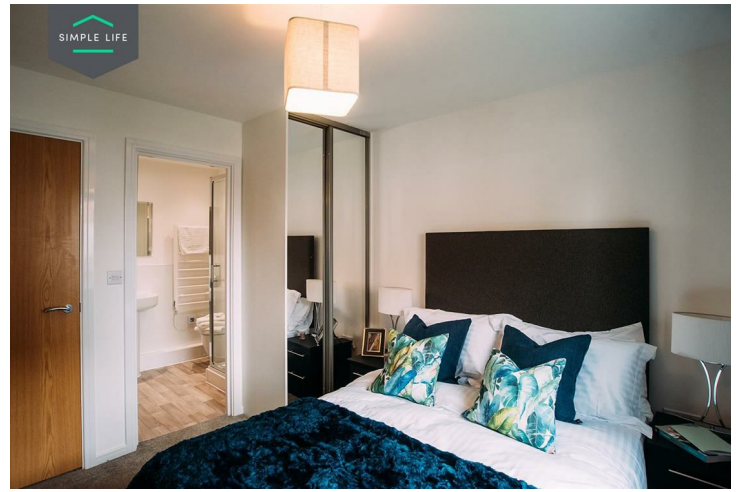

Key Features

- Allocated parking space
- Fitted wardrobes to master bedroom
- Washing/drying machine
- Modern, white kitchen units
- White blinds in bedrooms
- Secure-By-Design windows and doors
- Integrated kitchen appliances
- Light wash wood effect flooring
- Light grey carpets in the bedrooms
- Full length grey curtains in living area

Location