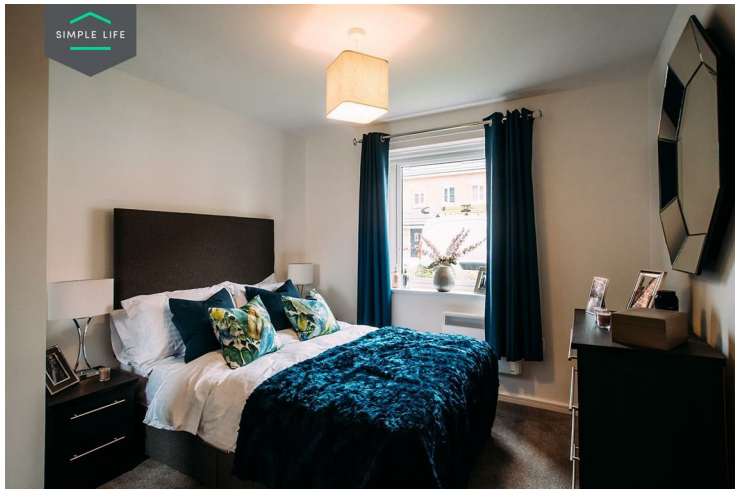

Key Features

- Allocated parking space
- Fitted wardrobes to master bedroom
- Washing/drying machine
- Modern, white kitchen units
- White blinds in bedrooms
- Secure-By-Design windows and doors
- Integrated kitchen appliances
- Light wash wood effect flooring
- Light grey carpets in the bedrooms
- Full length grey curtains in living area

Location