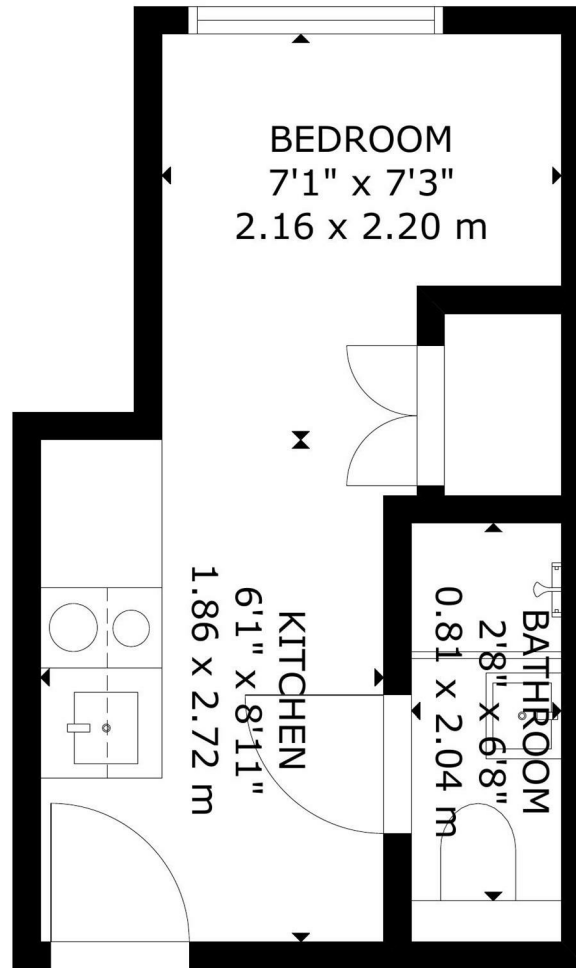

ESON 2.

R E A L E S T A T E

16, 31 Draycott Avenue, LONDON, SW3

GROSS INTERNAL AREA
TOTAL: 12 m²/134 sq.ft
FIRST FLOOR: 12 m²/134 sq.ft
SIZE AND DIMENSIONS ARE APPROXIMATE, ACTUAL MAY VARY

FIRST FLOOR