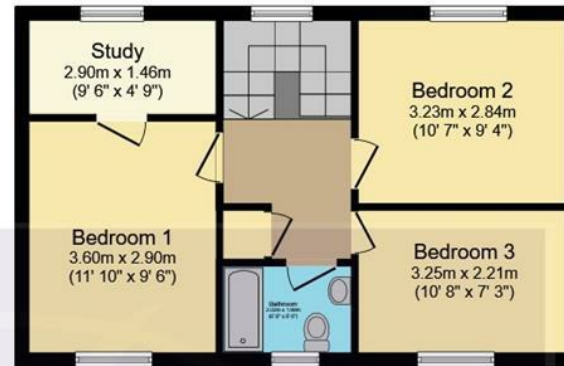

Ground Floor

Floor area 42.7 sq.m. (460 sq.ft.)

First Floor

Floor area 42.8 sq.m. (461 sq.ft.)

Garage

Floor area 14.9 sq.m. (161 sq.ft.)

Total floor area: 100.5 sq.m. (1,082 sq.ft.)

This floor plan is for illustrative purposes only. It is not drawn to scale. Any measurements, floor areas (including any total floor area), openings and orientations are approximate. No details are guaranteed, they cannot be relied upon for any purpose and do not form any part of any agreement. No liability is taken for any error, omission or misstatement. A party must rely upon its own inspection(s). Powered by www.Propertybox.io