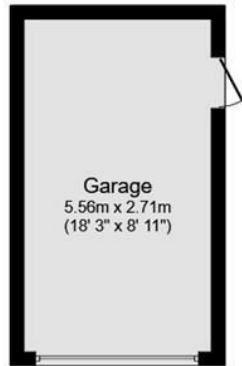

Ground Floor

Floor area 42.7 sq.m. (460 sq.ft.)

First Floor

Floor area 42.8 sq.m. (461 sq.ft.)

Garage

Floor area 14.9 sq.m. (161 sq.ft.)

Total floor area: 100.5 sq.m. (1,082 sq.ft.)

This floor plan is for illustrative purposes only. It is not drawn to scale. Any measurements, floor areas (including any total floor area), openings and orientations are approximate. No details are guaranteed, they cannot be relied upon for any purpose and do not form any part of any agreement. No liability is taken for any error, omission or misstatement. A party must rely upon its own inspection(s). Powered by www.Propertybox.io