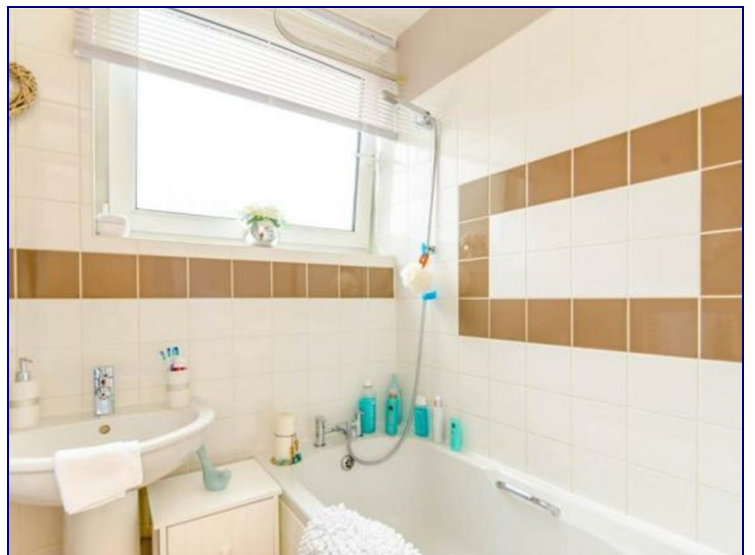

Stratford Road, London, E13 0JN

£1,700 Per Month

****Available from January**** This spacious 2 bedroom first floor flat is situated on a quiet residential road, offers a large contemporary kitchen with excellent living space, ample storage space and charming communal gardens.