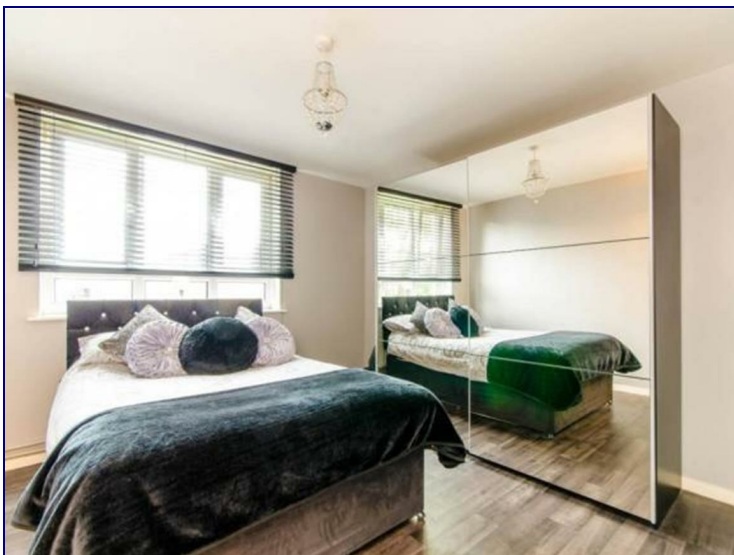

Stratford Road, London, E13 0JN

£1,700 Per Month

****Available from January**** This spacious 2 bedroom first floor flat is situated on a quiet residential road, offers a large contemporary kitchen with excellent living space, ample storage space and charming communal gardens.