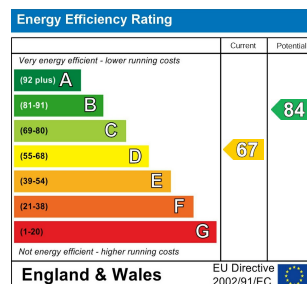

DIRECTIONS

CONTACT

62 Church Road
Hove
East Sussex
BN3 2FP

E: lettings@taylormichael.agency
T:
<https://taylormichael.agency/>

**TAYLOR
MICHAEL**
STUDENTS