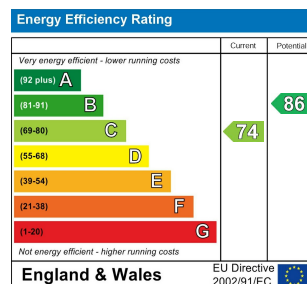

DIRECTIONS

CONTACT

62 Church Road
Hove
East Sussex
BN3 2FP

E: lettings@taylormichael.agency
T:
<https://taylormichael.agency/>

**TAYLOR
MICHAEL**
STUDENTS