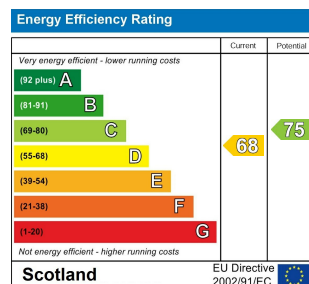

DIRECTIONS

CONTACT

57 Townhead
Kirkintilloch
Glasgow
Lanarkshire
G66 1AA

E:
T: 01415784100
<http://www.randgestateagents.com>

INDEPENDENT FINANCIAL ADVISERS & ESTATE AGENTS