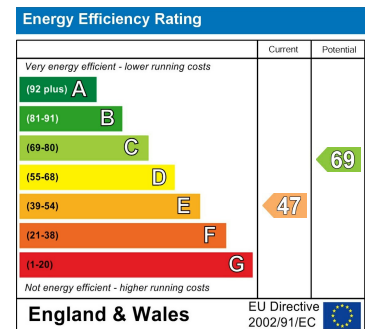

The accommodation in brief comprises:-

Hall, Lounge, Dining Kitchen, three good sized bedrooms and a family bathroom, separate WC.

BELL

EPC Rating: E Council Tax Band: C

Agents Note: Whilst every care has been taken to prepare these particulars, they are for guidance purposes only. All measurements are approximate and are for general guidance purposes only and whilst every care has been taken to ensure their accuracy, they should not be relied upon and potential buyers/tenants are advised to recheck the measurements