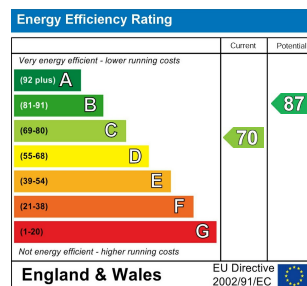

4 Bed
House - Terraced
located in

£2,100 Per month

DIRECTIONS

CONTACT

62 Church Road
Hove
East Sussex
BN3 2FP

E: lettings@taylormichael.agency
T:
<https://taylormichael.agency/>

TAYLOR
MICHAEL
STUDENTS