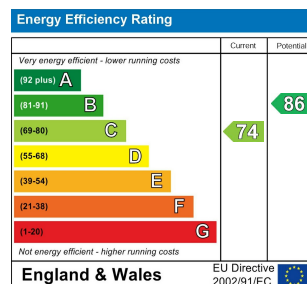

5 Bed
House - Terraced
located in

£3,250 Per month

TAYLOR
MICHAEL
STUDENTS

DIRECTIONS

CONTACT

62 Church Road
Hove
East Sussex
BN3 2FP

E: lettings@taylormichael.agency
T:
<https://taylormichael.agency/>

**TAYLOR
MICHAEL**
STUDENTS