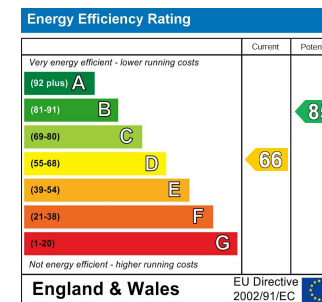

Call us on

0114 312 4994

info@highgatesstates.co.uk

www.highgatesstates.co.uk

Council Tax Band

B

Agents Note: Whilst every care has been taken to prepare these particulars, they are for guidance purposes only. All measurements are approximate and are for general guidance purposes only and whilst every care has been taken to ensure their accuracy, they should not be relied upon and potential buyers are advised to recheck the measurements.