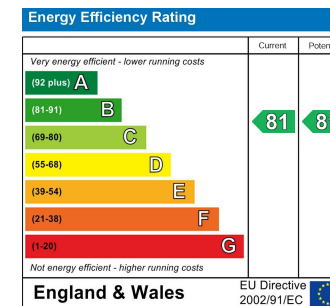

Description

Situation

Furnished
Council Tax Band: C
Available:

Floor Plans

Area Map

Energy Performance Graph

These particulars, whilst believed to be accurate are set out as a general outline only for guidance and do not constitute any part of an offer or contract. Intending purchasers should not rely on them as statements of representation of fact, but must satisfy themselves by inspection or otherwise as to their accuracy. No person in this firm's employment has the authority to make or give any representation or warranty in respect of the property.