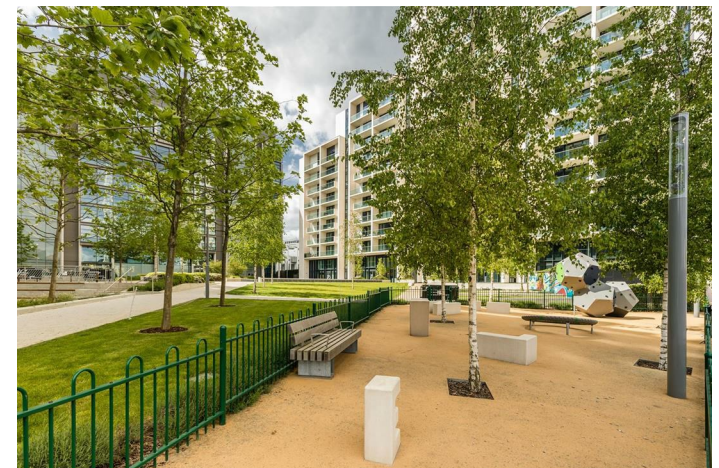

Furnished
Council Tax Band: C
Available: