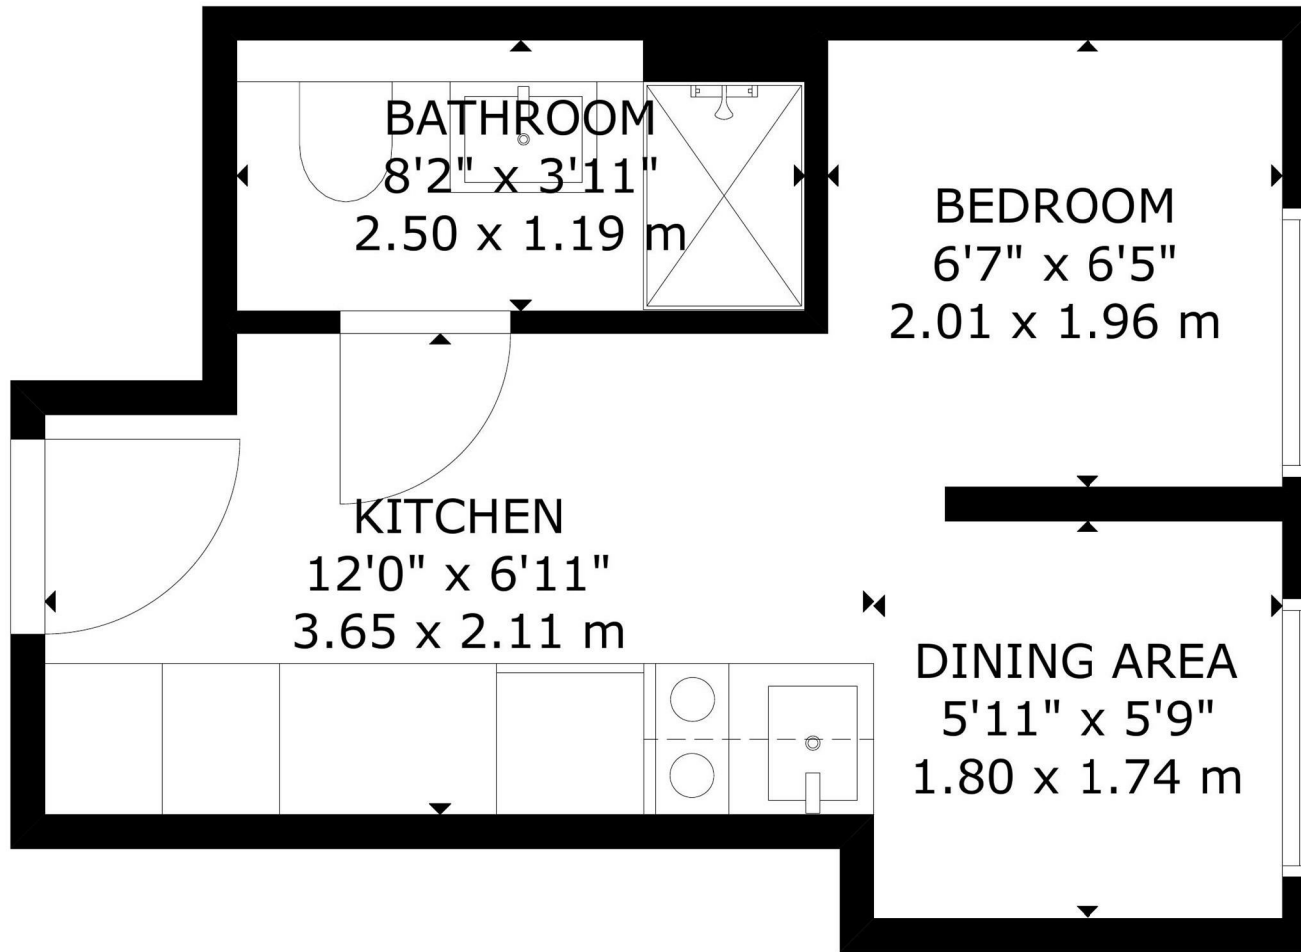

ESON 2.

R E A L E S T A T E

33, 31 Draycott Avenue, LONDON, SW3

GROSS INTERNAL AREA
TOTAL: 18 m²/193 sq ft
THIRD FLOOR: 18 m²/193 sq ft
SIZE AND DIMENSIONS ARE APPROXIMATE, ACTUAL MAY VARY

THIRD FLOOR