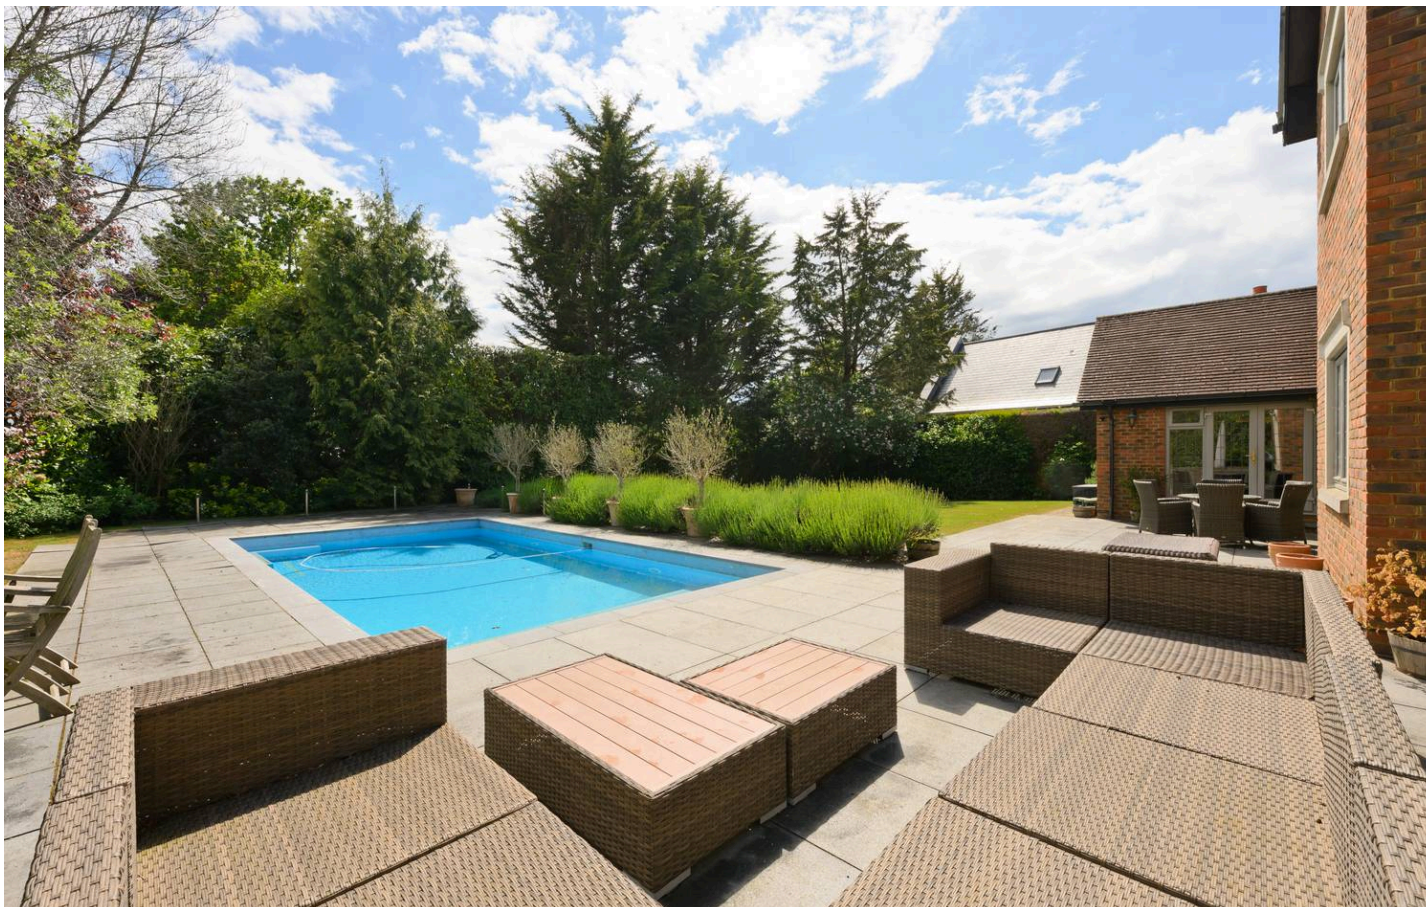

1 Broad High Way, Cobham
£14,500 pcm

DAVIES
PROPERTY PARTNERS

1 Broad High Way

Cobham

The welcoming entrance hall, with its galleried landing and striking double-height window, sets the tone for the rest of the house. The main sitting room is particularly spacious, with windows on three sides, a feature fireplace, and French doors opening directly onto the south-facing garden and swimming pool.

The second floor is currently arranged as a large games room with an additional bathroom, offering flexible space that could suit a variety of uses.

- Located in the sought-after Oxshott Way Estate

Broad High Way, Cobham