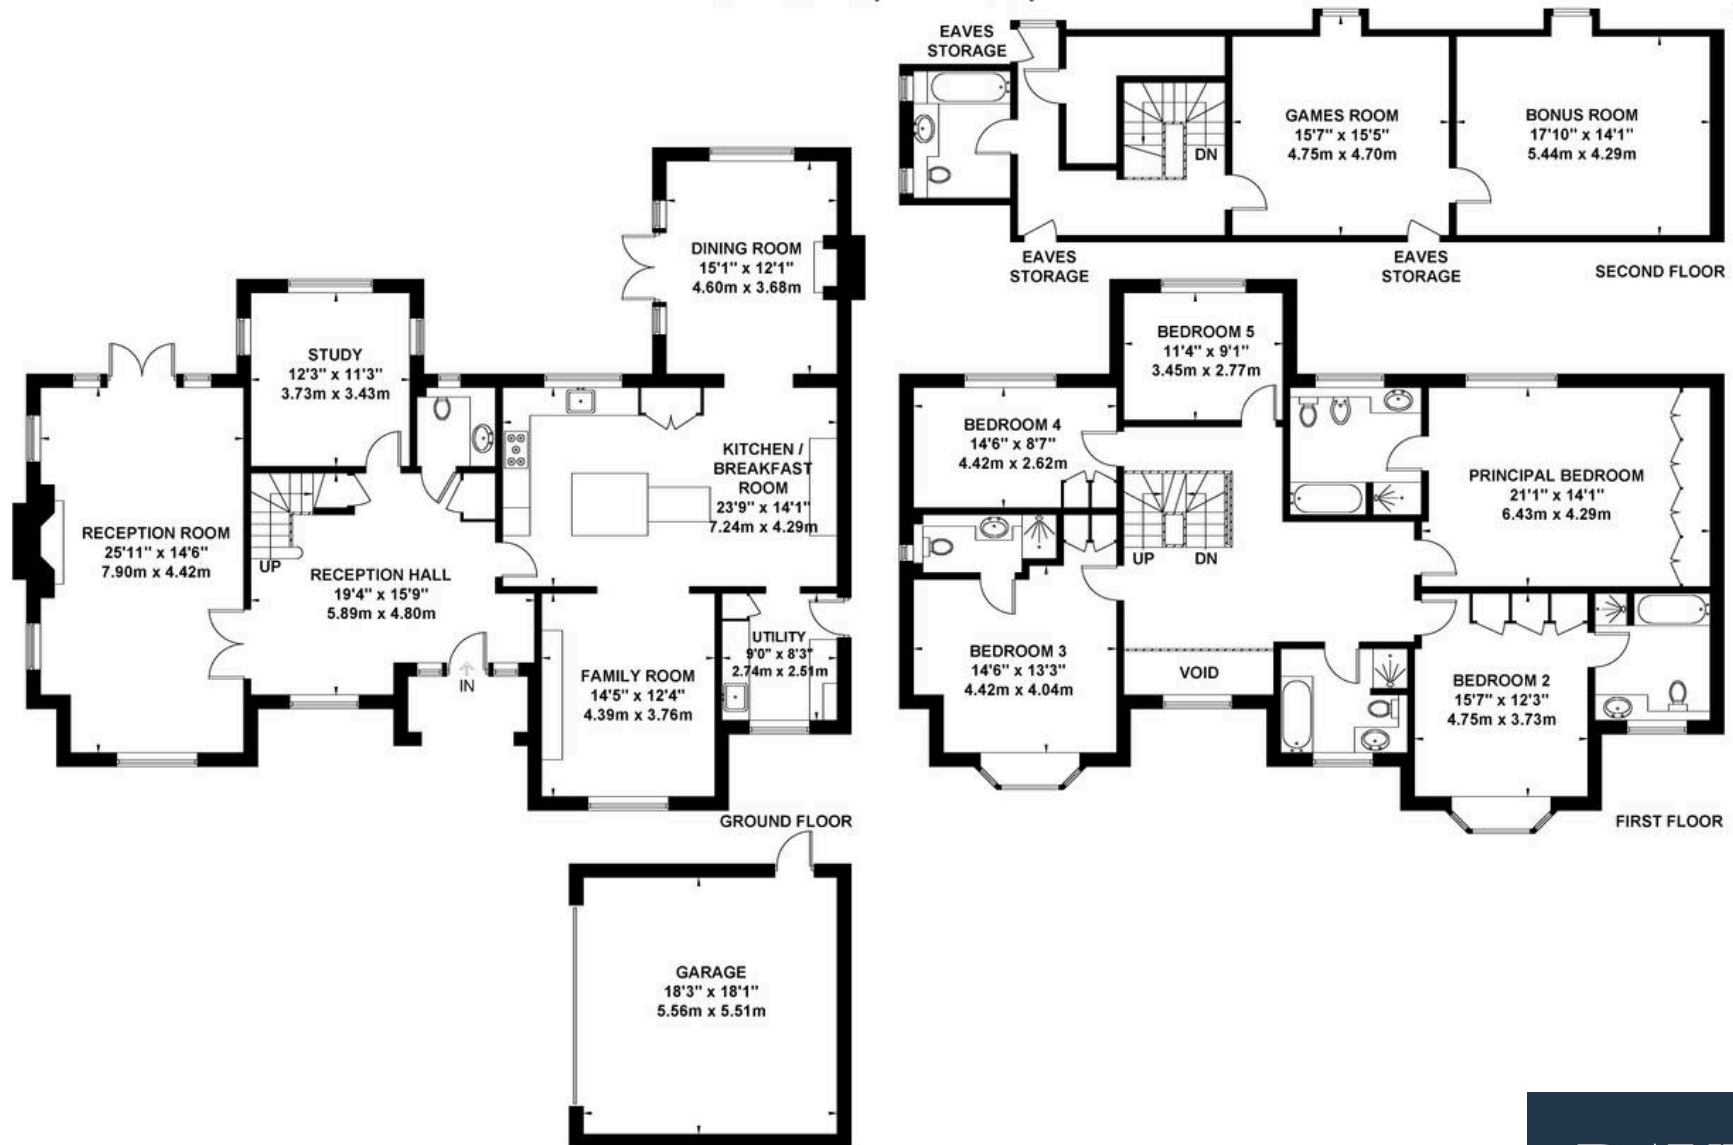

At the heart of the home is the kitchen, breakfast and family room; a generous open-plan space that works equally well for relaxed living or entertaining guests. The kitchen includes integrated appliances, ample storage, and plenty of room for a large dining table. It connects naturally to the family room, dining room, and utility room, creating a practical and sociable layout. French doors from the family room lead straight out to the terrace and pool area.

Upstairs, there are five bedrooms and four bathrooms. The principal suite includes extensive fitted wardrobes and a large en suite bathroom with both bath and separate shower. Two further bedrooms also have en suite bathrooms, while the remaining bedrooms share a family bathroom.

The second floor is currently arranged as a large games room with an additional bathroom, offering flexible space that could suit a variety of uses.

- Located in the sought-after Oxshott Way Estate

Broad High Way, Cobham

Approximate Gross Internal Area = 366.2 sq m / 3942 sq ft

Garage = 30.5 sq m / 328 sq ft

Total = 396.7 sq m / 4270 sq ft

(Not Shown In Actual Location / Orientation)

Exposure House © 2026
www.exposure.house