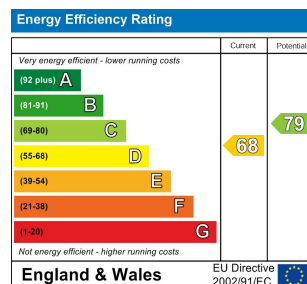

1 Bed
Flat
located in

£1,250 Per month

TAYLOR
MICHAEL

DIRECTIONS

CONTACT

62 Church Road
Hove
East Sussex
BN3 2FP

E: lettings@taylormichael.agency
T: 01273 600100
<https://taylormichael.agency/>

TAYLOR
MICHAEL