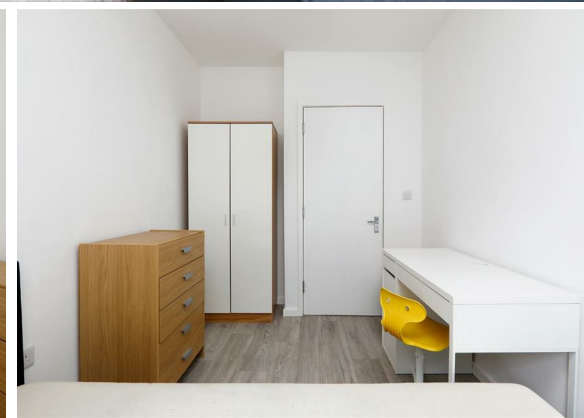

3 Bed
Flat
located in

£2,050 Per month

TAYLOR
MICHAEL
STUDENTS

DIRECTIONS

CONTACT

62 Church Road
Hove
East Sussex
BN3 2FP

E: lettings@taylormichael.agency
T:
<https://taylormichael.agency/>

TAYLOR
MICHAEL
STUDENTS