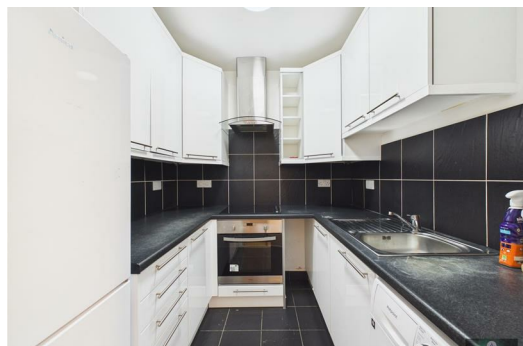

**London Road, Lowfield Heath
West Sussex RH10 9BH**

£1,095

* Unique and stylish apartment * one double bedroom plus a good size study * shower room * nice kitchen with appliances * one underground parking space * situated close to Gatwick airport and Manor Royal * unfurnished * Available Immediately *