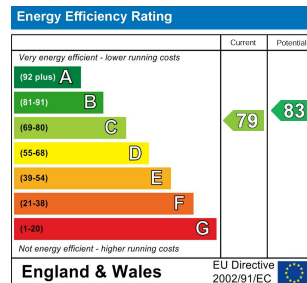

2 Bed
Apartment
located
in Castlefield

£1,400 PCM

 **NPP**
RESIDENTIAL

EPC Rating: C
Council Tax Band: C

DIRECTIONS

CONTACT

22 Lloyd Street
Manchester
M2 5WA

E: info@nppresidential.co.uk
T: 0161 639 0059
<https://nppresidential.co.uk/>