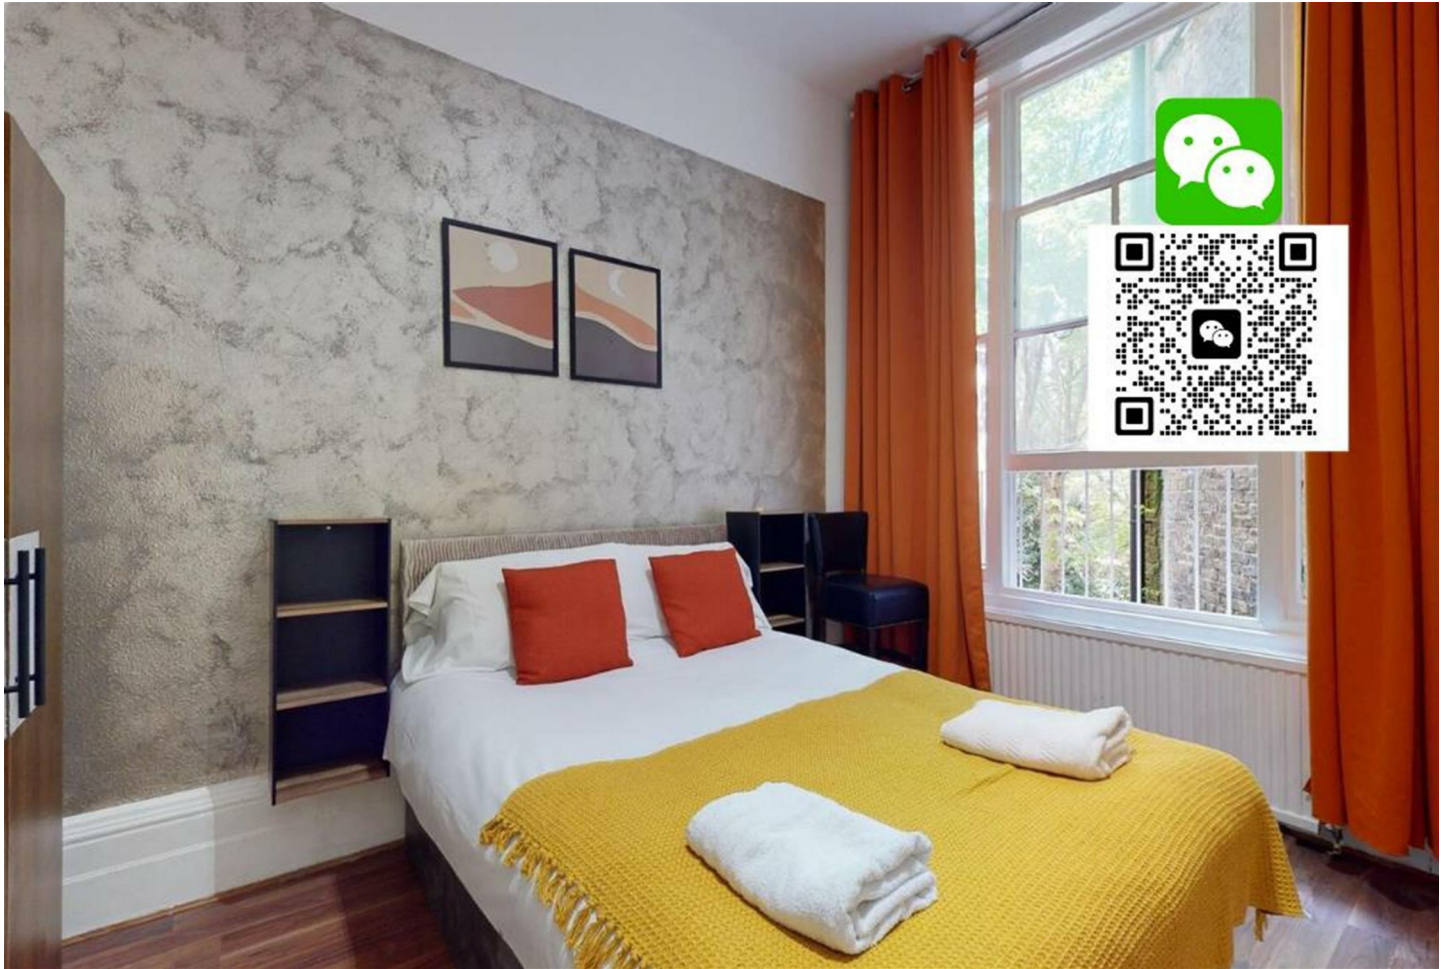

pomp

properties

Knaresborough Place, Earls Court
£1,700 Per Month

Studio flat available in Earls Court, offering convenient access to various local amenities. Utilities are included in the rent, except for council tax.

This flat boasts a fantastic location, just a short walk from Earls Court tube station and Imperial College, making it perfect for students.