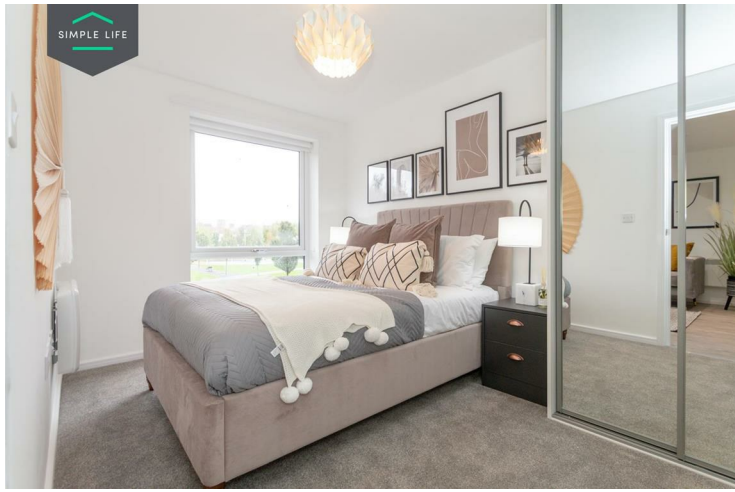

The Crabtree is a beautiful one bed apartment named after William Crabtree, the 17th century astronomer born and bred in Salford. As you walk in the front door, you are met with a large kitchen/ diner fully fitted with appliances as well as handy store cupboard for extra space. This area leads you into the living room towards the back of the apartment. Featuring French windows that open onto your balcony, this is the perfect haven for lazy afternoons and sunsets.

Ground floor apartments will include a Juliet balcony for extra security, whilst the upper floors benefit from larger outdoor spaces. Off the living room, you will find your bedroom with access to a stylish shower room.

With 298 apartments spread across six blocks either side of the newly renovated Church of Ascension, we have a range of 1, 2 and 3 bedroom properties available including those designed specifically for living together.

Key Features

- Secure gated parking available on request*
- Integrated kitchen appliances
- Modern, white kitchen units
- Light wash wood effect flooring
- White blinds in bedrooms
- Fitted wardrobes to main bedroom
- Washing/drying machine
- Dark ash style worktops
- Light grey carpets in the bedrooms
- *FEES APPLY