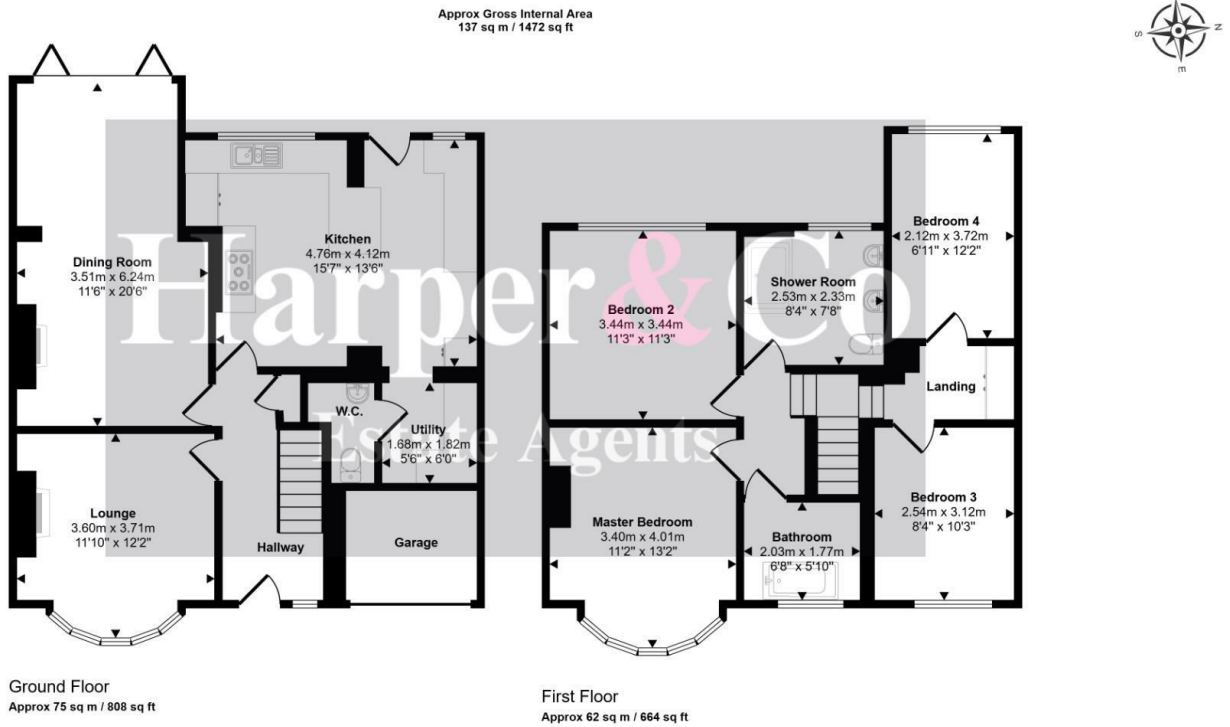

Floor Plan

These particulars, whilst believed to be accurate are set out as a general outline only for guidance and do not constitute any part of an offer or contract. Intending purchasers should not rely on them as statements of representation of fact, but must satisfy themselves by inspection or otherwise as to their accuracy. No person in this firm's employment has the authority to make or give any representation or warranty in respect of the property.