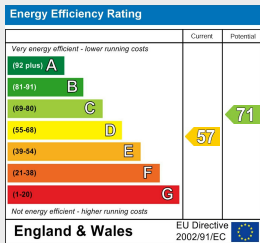

30 Charles Street
Bath
BAI IHU
01225 447 440
bath@propertylinkstates.com
propertylinkstates.com