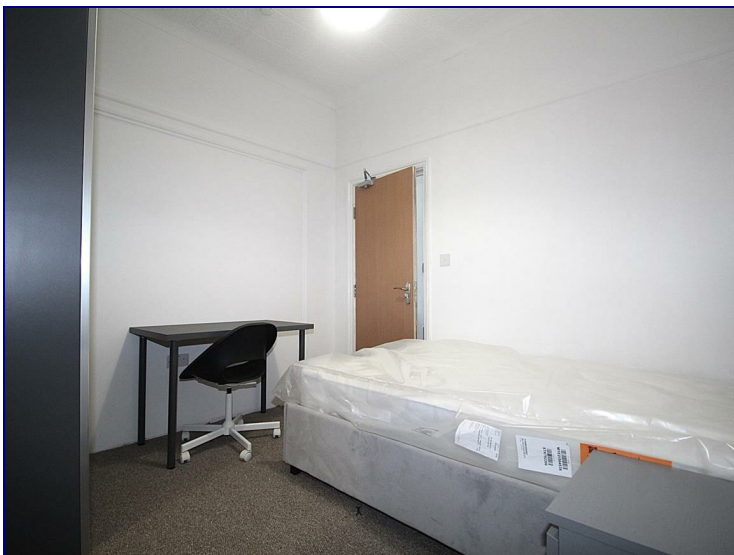

Derby Road, Enfield, EN3 4AP

£830 PCM

****ALL BILLS INCLUDED****

Furnished Double Room to Let - House Share.

Available Now.

Occupants will benefit from a ground floor double bedroom which is furnished.