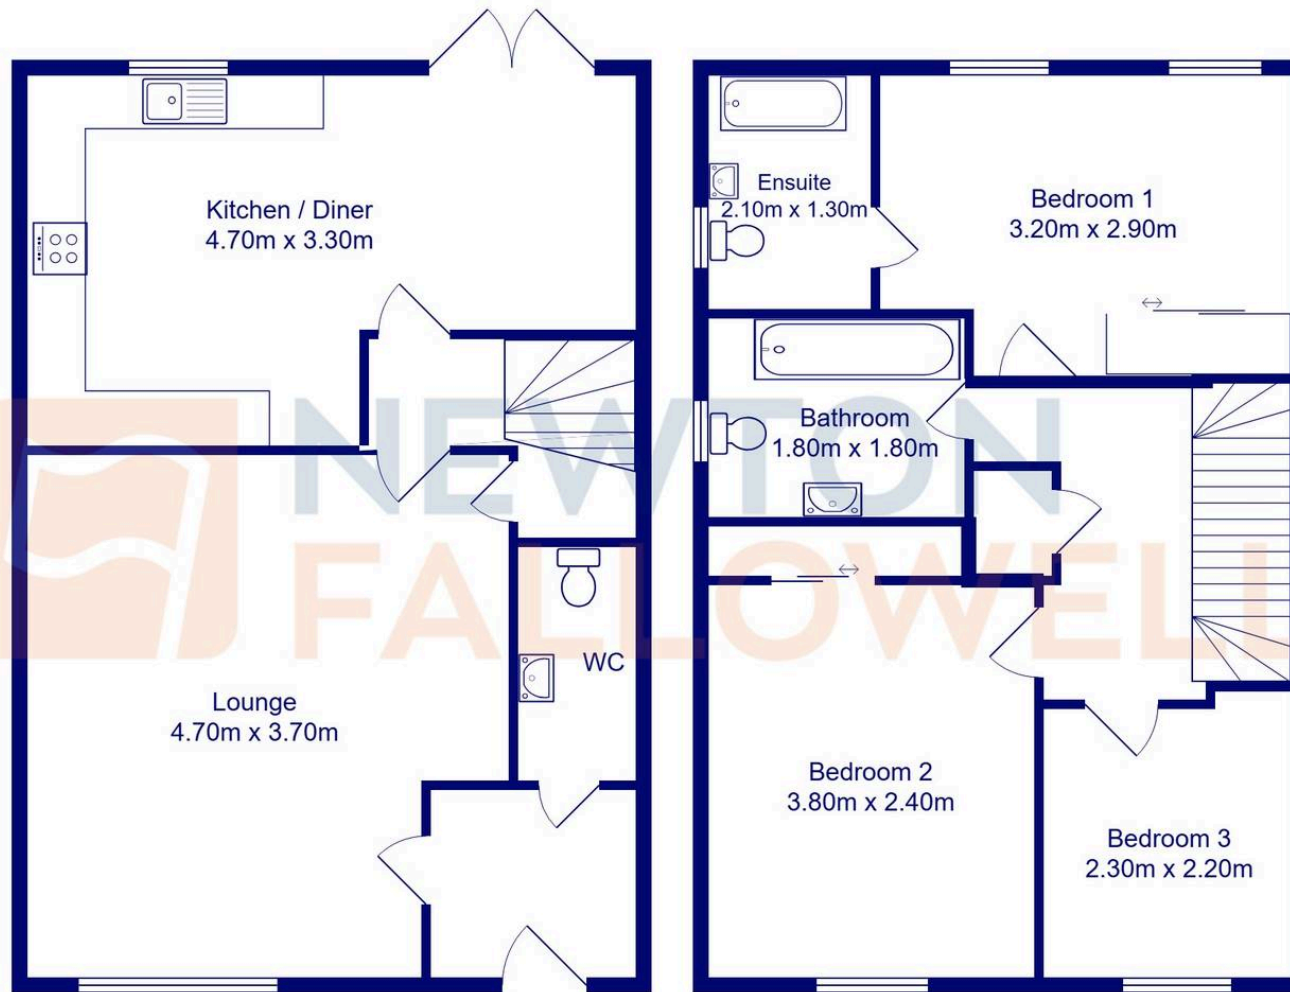

Newton Fallowell Mansfield

Newton Fallowell Estate Agents, 13 Market Street - NG18 1JG

01623
424616

Mansfield@newtonfallowell.co.uk

www.newtonfallowell.co.uk/mansfield-estate-agents/