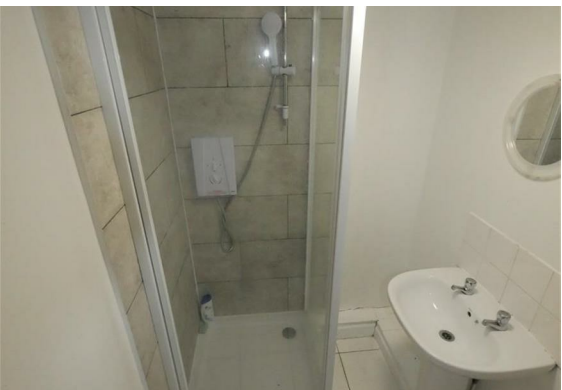

Flat 15 Wootton Mount
, Bournemouth, BH1 1PJ

£660 Per month

Flat 1 5 Wootton Mount
, Bournemouth, BH1 1PJ

Floor Plan

Viewing

Please contact our HMO's Office on if you wish to arrange a viewing appointment for this property or require further information.