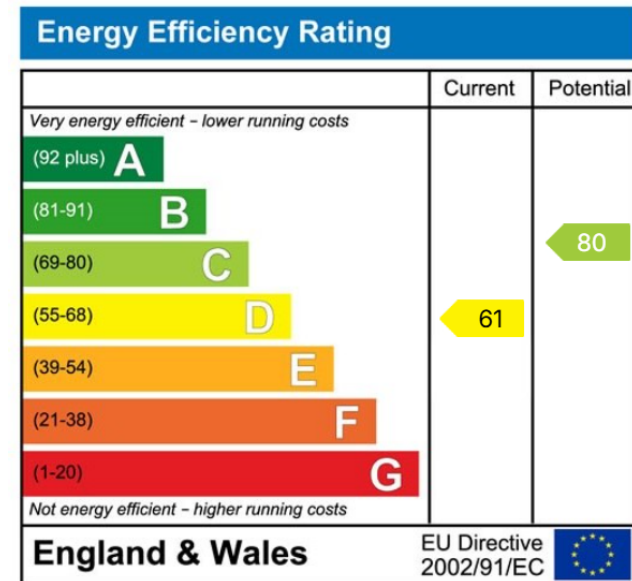

- Located in the sought-after district of Kimberworth, Rotherham
- Spacious and flexible single-level layout
- Modern open-plan kitchen and dining area with pantry
- Well-appointed family bathroom
- Excellent local amenities and reputable schools nearby
- Well-presented three-bedroom detached bungalow
- Bright and welcoming lounge ideal for relaxing
- Three generously sized bedrooms
- Integral garage with potential for conversion (STPP)
- Strong transport links to Rotherham, Sheffield, and beyond