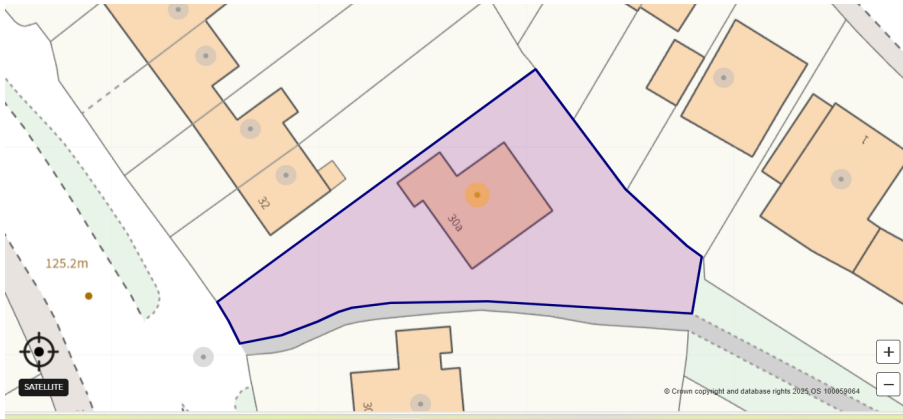

## Why We Love It

Kimberworth is one of Rotherham's most well-connected suburbs—quietly positioned between the energy of Rotherham town centre and the buzz of Sheffield city life. With the M1 just moments away, it's a commuter's dream, giving you fast access to major routes north and south. The area itself enjoys a strong sense of community, green open spaces, and historic charm. It's a location that keeps you close to everything without the hustle—a peaceful pocket with a proud identity and impressive transport links.

- Located in the sought-after district of Kimberworth, Rotherham
- Spacious and flexible single-level layout
- Modern open-plan kitchen and dining area with pantry
- Well-appointed family bathroom
- Excellent local amenities and reputable schools nearby
- Well-presented three-bedroom detached bungalow
- Bright and welcoming lounge ideal for relaxing
- Three generously sized bedrooms
- Integral garage with potential for conversion (STPP)
- Strong transport links to Rotherham, Sheffield, and beyond