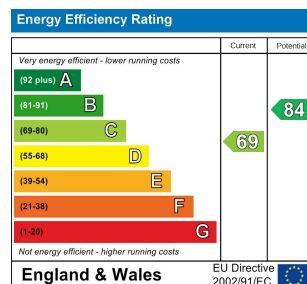

DIRECTIONS

CONTACT

62 Church Road
Hove
East Sussex
BN3 2FP

E: lettings@taylormichael.agency
T:
<https://taylormichael.agency/>

**TAYLOR
MICHAEL**
STUDENTS