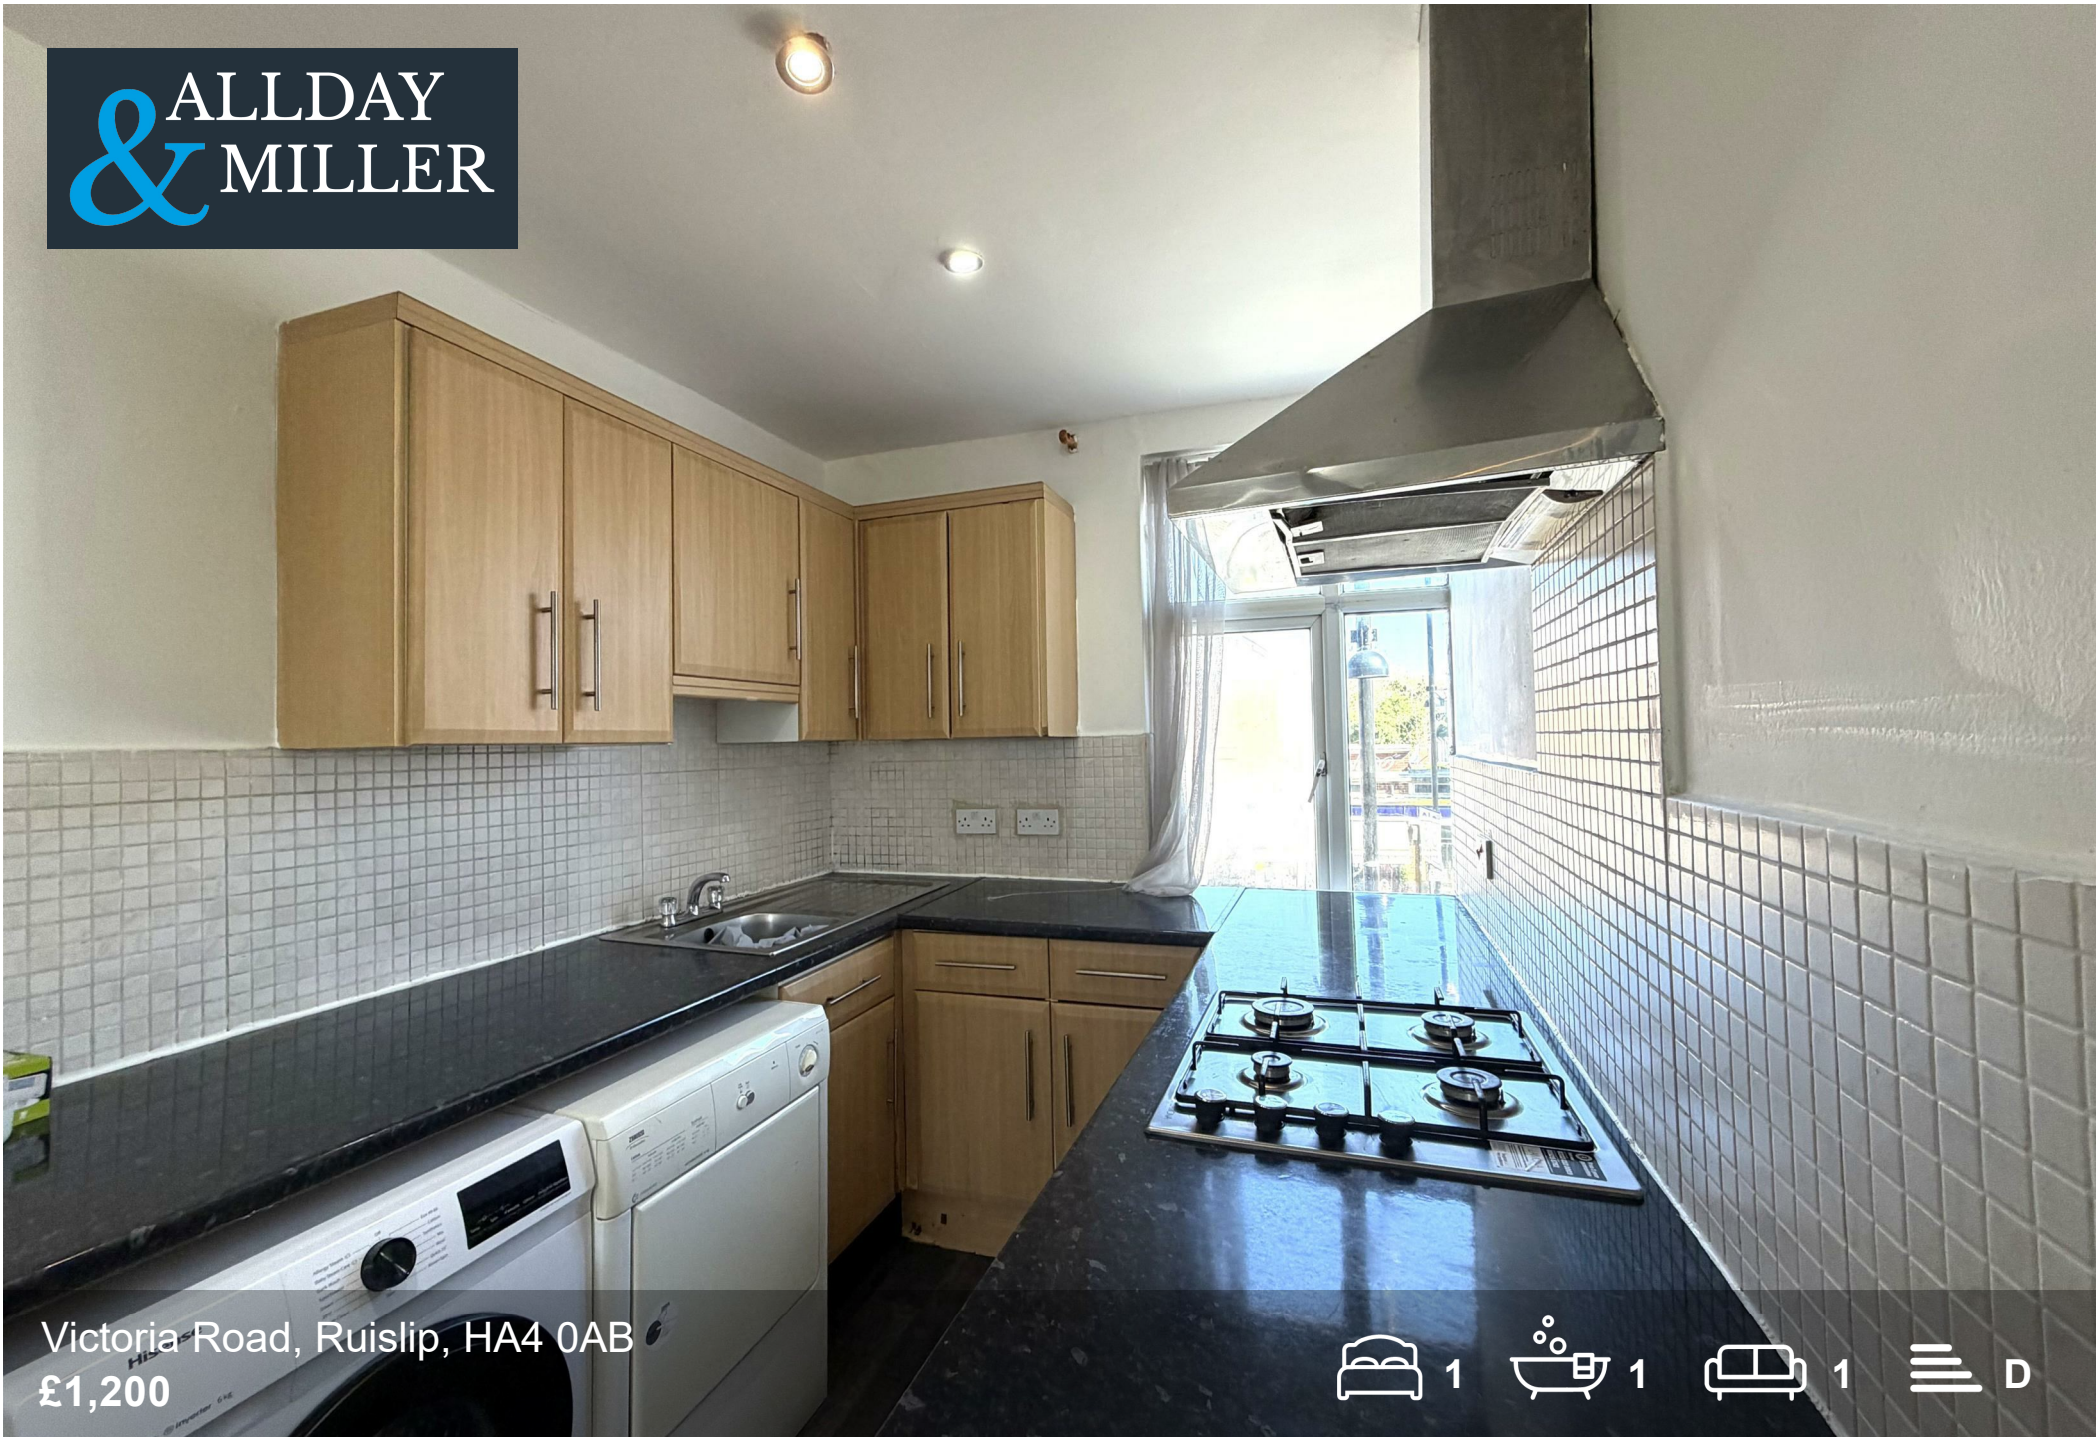

ALLDAY
& MILLER

Victoria Road, Ruislip, HA4 0AB
£1,200

1 1 1 D

Victoria Road, Ruislip, HA4 0AB

£1,200

- One Bedroom Apartment
- Neutrally Decorated
- Strong Bus and Road Links
- Available Immediately
- Conveniently Located
- Opposite Ruislip Manor Underground Station
- Cafes, Restaurants and Supermarkets Close By

Description

Compact and well-presented one-bedroom apartment situated above commercial premises on Victoria Road, in the heart of Ruislip Manor. Ideal for a single occupant or couple, this property offers a comfortable living space in an unbeatable location. Just moments from high street shops, cafés, and restaurants, and directly opposite Ruislip Manor Underground Station, it provides excellent transport links and access to all local amenities.