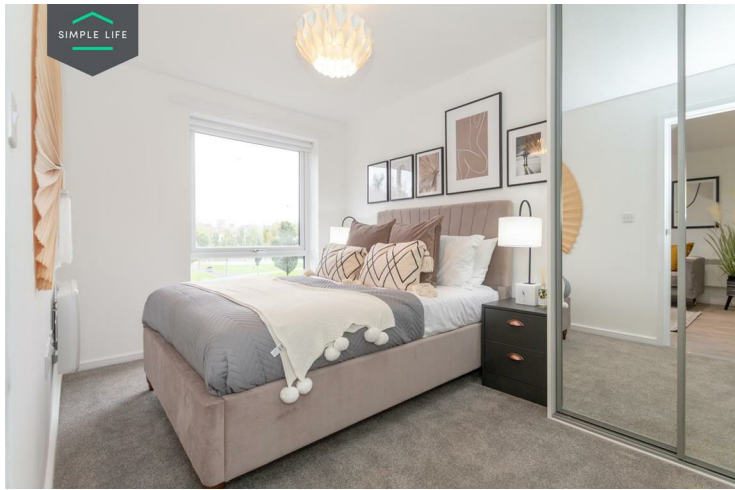

The Crabtree is a beautiful one bed apartment named after William Crabtree, the 17th century astronomer born and bred in Salford. As you walk in the front door, you are met with a large kitchen/ diner fully fitted with appliances as well as handy store cupboard for extra space. This area leads you into the living room towards the back of the apartment. Featuring French windows that open onto your balcony, this is the perfect haven for lazy afternoons and sunsets.

Ground floor apartments will include a Juliet balcony for extra security, whilst the upper floors benefit from larger outdoor spaces. Off the living room, you will find your bedroom with access to a stylish shower room.

With 298 apartments spread across six blocks either side of the newly renovated Church of Ascension, we have a range of 1, 2 and 3 bedroom properties available including those designed specifically for living together.

Key Features

- Secure gated parking available on request*
- Integrated kitchen appliances
- Modern, white kitchen units
- Light wash wood effect flooring
- White blinds in bedrooms
- Fitted wardrobes to main bedroom
- Washing/drying machine
- Dark ash style worktops
- Light grey carpets in the bedrooms
- *FEES APPLY